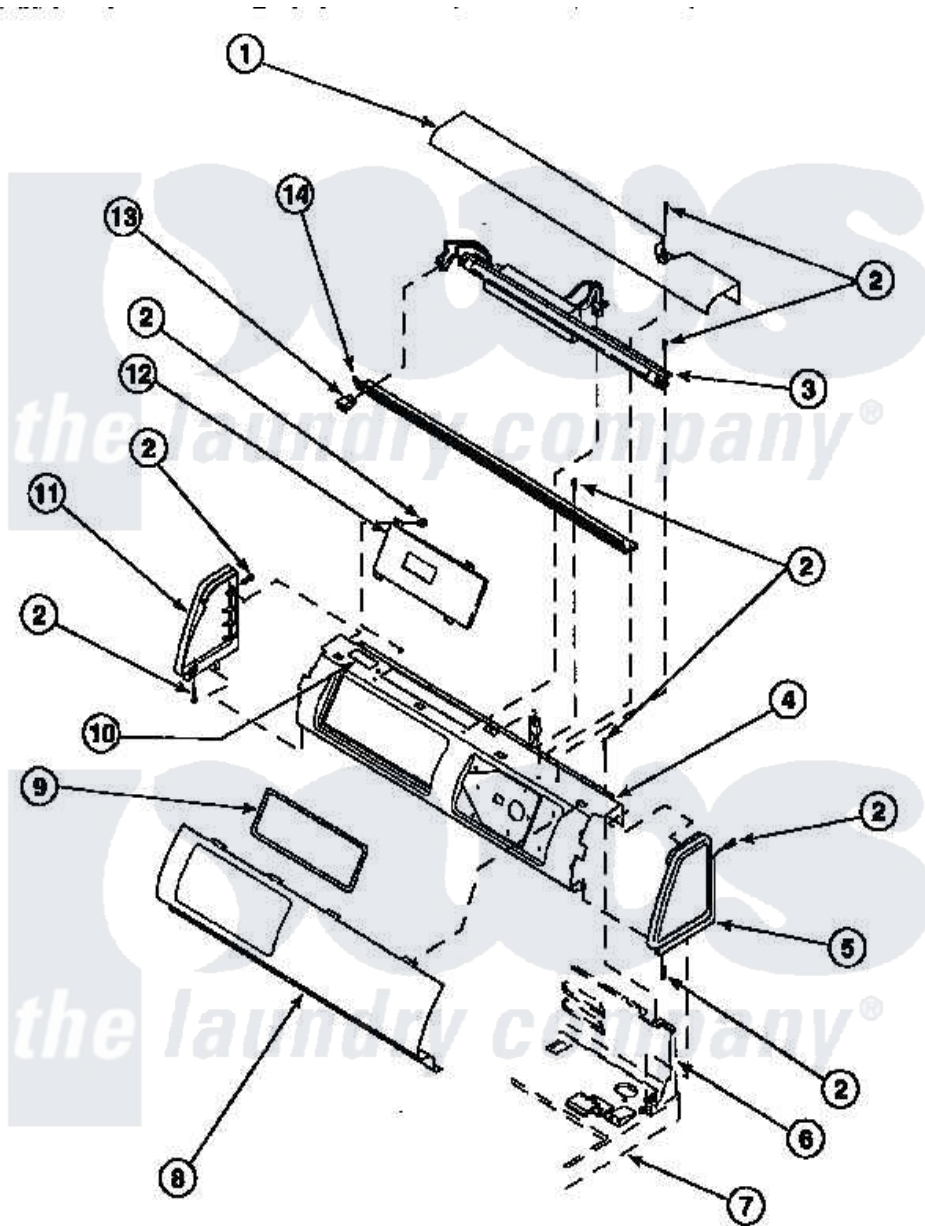

Amana CE4317L2 (BOM: PCE4317L2) 09 - GRAPHIC PANEL, CONTROL HOOD AND CONTROLS

Amana Residential Amana CE4317L2 (BOM: PCE4317L2) Washer Parts Parts Diagram 09 - GRAPHIC PANEL, CONTROL HOOD AND CONTROLS  
 Click on the part number to view part

Item	Original Part Number	Replaced By	Status	Part Description
2	501086	<a href="#">90767</a>		Screw, 8A X 3/8 HeX Washer Head Tapping
6	500343		Not Available	PANEL,BACK(HOME HOOD)
7	500085P		Not Available	(ADD LETTER L-L, W-W TO PART N