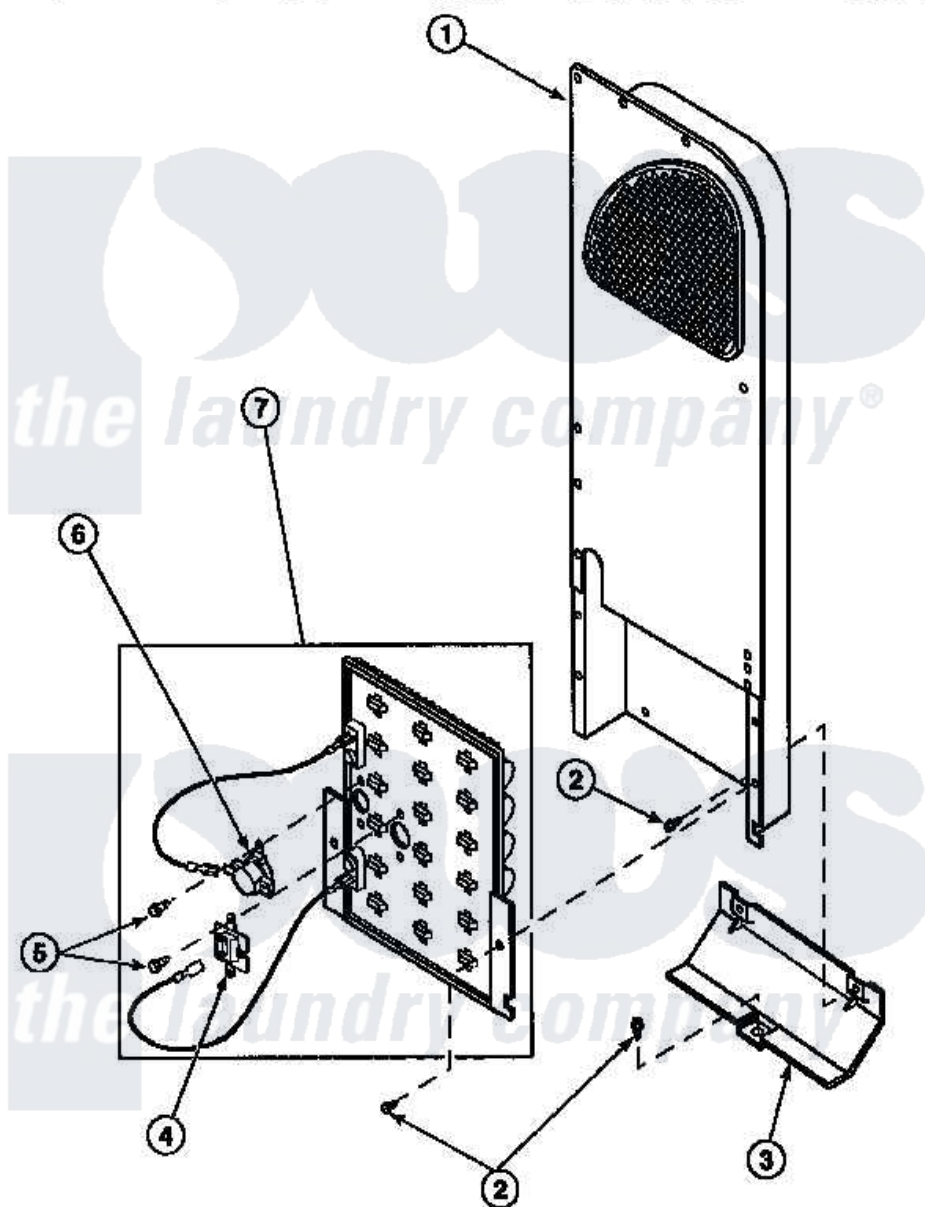

**Amana CE4317L2 (BOM: PCE4317L2) 10 - HEATER BOX ASSY  
ORIGINALLY ON ELEC DRYER**

Amana Residential Amana CE4317L2 (BOM: PCE4317L2) Washer Parts Parts Diagram 10 - HEATER BOX ASSY ORIGINALLY ON ELEC DRYER  
Click on the part number to view part

Item	Original Part Number	Replaced By	Status	Part Description
1	500179P	<a href="#">503605</a>		Assembly, Heater Duct
2	501668	<a href="#">503688</a>		Screw, 10B-16 X .34 I
3	60952		Not Available	SHIELD,HEAT DUCT
4	62600	<a href="#">40113801</a>		Fuse, Thermal
5	23222	<a href="#">3177991</a>		Screw
6	<a href="#">500807</a>			Thermostat, Dpst
7	<a href="#">61928</a>			Heater Assembly 208V
"	<a href="#">61927</a>			Heater Assembly