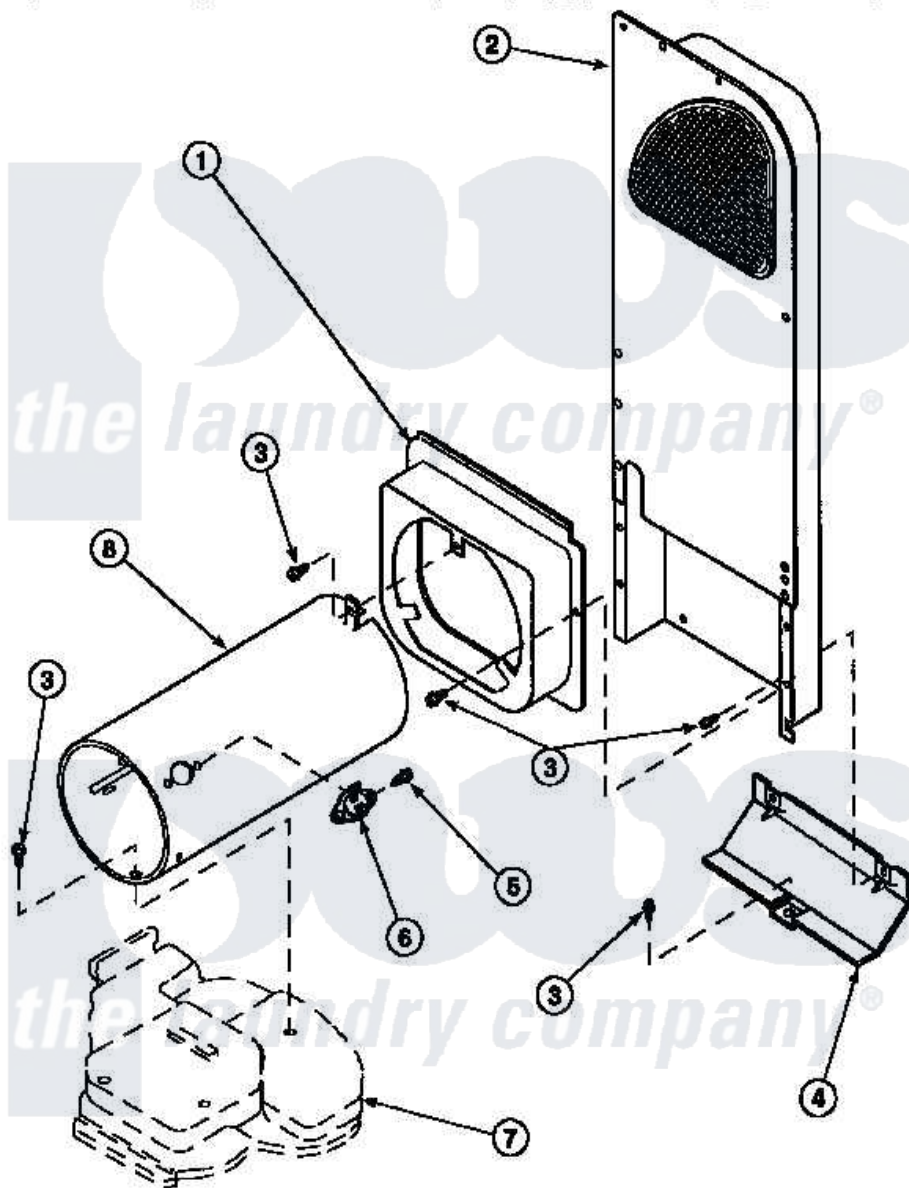

Amana CE4317L2 (BOM: PCE4317L2) 11 - HEATER BOX ASSY  
 ORIGINALLY ON GAS DRYER

Amana Residential Amana CE4317L2 (BOM: PCE4317L2) Washer Parts Parts Diagram 11 - HEATER BOX  
 ASSY ORIGINALLY ON GAS DRYER  
 Click on the part number to view part

Item	Original Part Number	Replaced By	Status	Part Description
2	500179P	<a href="#">503605</a>		Assembly, Heater Duct
3	501668	<a href="#">503688</a>		Screw, 10B-16 X .34 I
4	60952		Not Available	SHIELD,HEAT DUCT
7	<a href="#">500070</a>			Base, Dryer