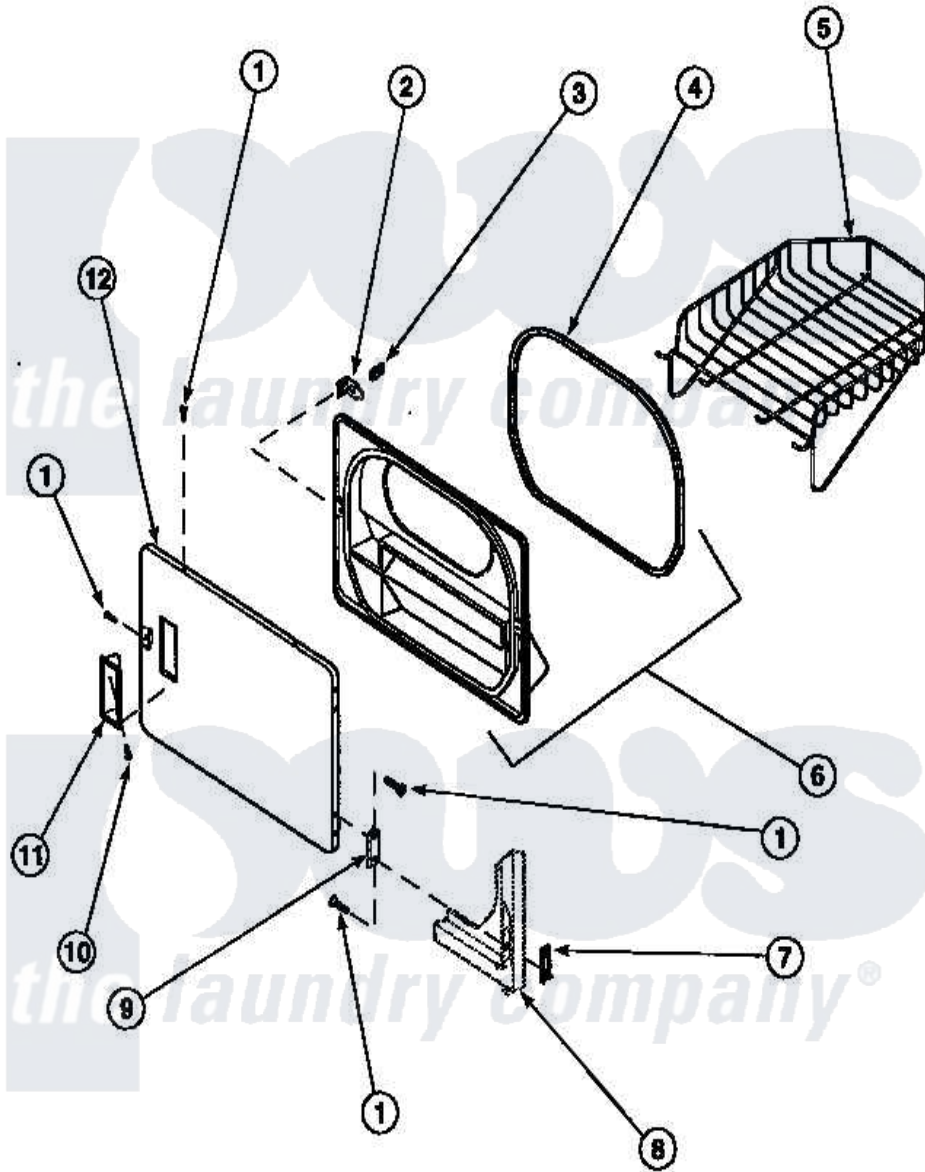

**Amana CE4317L2 (BOM: PCE4317L2) 13 - LOADING DOOR WITH DRYING RACK**

Amana Residential Amana CE4317L2 (BOM: PCE4317L2) Washer Parts Parts Diagram 13 - LOADING DOOR WITH DRYING RACK

Click on the part number to view part

Item	Original Part Number	Replaced By	Status	Part Description
1	<a href="#">500226</a>			Screw, 8b-16 x 5/8 Tap
2	500223	<a href="#">40116201</a>		Bracket, Door Strike
3	500039	<a href="#">510181</a>		Strike Doormetal
4	500200		Not Available	SEAL,DOOR
5	501295P		Not Available	RACK, DRYING
6	500199		Not Available	ASSY,LINER & SEAL
7	<a href="#">500236</a>			Clip, Door Hinge Mount
9	500041	<a href="#">Y503676</a>		Hinge, Door And Top
10	500297	<a href="#">8281236</a>		Screw
11	500042		Not Available	DOOR PULL
NI	500035		Not Available	COMPLETE LOADING DOOR ASSEMBLY