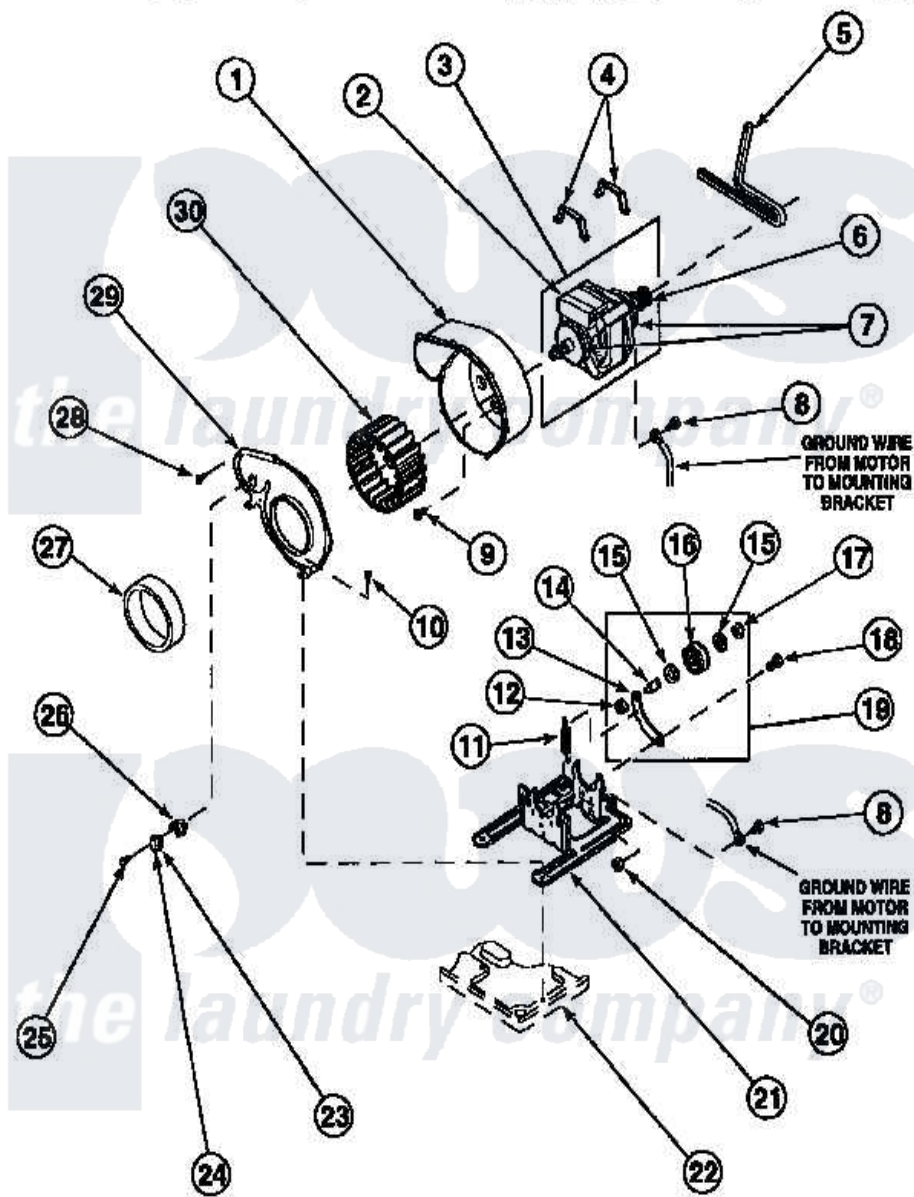

Amana CE4317L2 (BOM: PCE4317L2) 15 - MOTOR, EXHAUST FAN AND BELT

Amana Residential Amana CE4317L2 (BOM: PCE4317L2) Washer Parts Parts Diagram 15 - MOTOR, EXHAUST FAN AND BELT

Click on the part number to view part

Item	Original Part Number	Replaced By	Status	Part Description
1	56020			Housing, Blower
2	501218		Not Available	MOTOR SWITCH (DOES NOT INCLUDE THERMAL PROT
3	501211	2200376		Motor
4	Y58047	660658		Clamp, Motor Mounting 343481 685441
5	59174	40111201		Belt, Cylinder
6	500011			Pulley, Motor
7	590P3			Motor Hub Ring Kit
8	20530			Screw, 10-24 x 3/8 Hex
9	Y31645	27001200		Screw
10	33562	27001200		Screw
11	56076			Spring, Idler
12	56156	358160		Nut
13	500910	37001144		Assembly- Idler

14	56461		Shaft
15	52549		Washer, 501 ID X3/4 Odx
16	Y54414		Assembly, Wheel And Bearing
17	23748		Ring, Retaining
18	500824		Screw, 1/4-20 Unc Hex
19	500269	37001287	Assembly, Idler Lever/Shaft/Pulley
20	52566	27001225	Nut, Jam Mid Lock 1/4-20
21	500822	503613	Mount, Motor
22	500070		Base, Dryer
24	503551		Thermostat, Cycling
"	56410		Thermostat
"	Y61372		Thermostat
25	Y33561	489464	Screw
"	23222	3177991	Screw
26	61401	61623	Thermostat, Heater-BR
27	500313		Seal, Blower Housing
28	31260		Screw, No.8 X 3/8 Ind H
29	500078	511969P	Kit Blower Housing And Cover
30	56000	510139P	Assembly Blower Fan Package