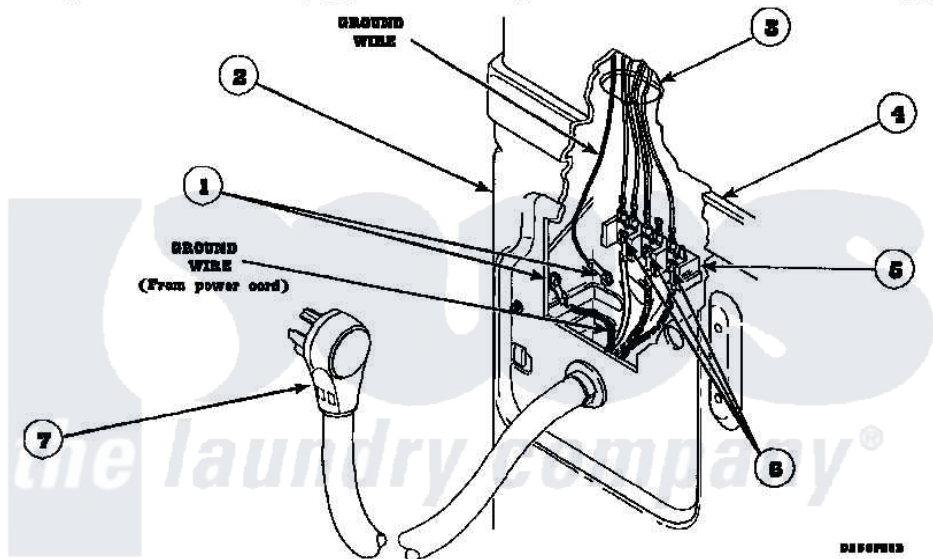

Amana CE4317L2 (BOM: PCE4317L2) 17 - POWER CORDS

Amana Residential Amana CE4317L2 (BOM: PCE4317L2) Washer Parts Parts Diagram 17 - POWER CORDS
 Click on the part number to view part

Item	Original Part Number	Replaced By	Status	Part Description
1	20530			Screw, 10-24 x 3/8 Hex
2	500001P		Not Available	(ADD LETTER BEFORE "P" IN PART
3	500343		Not Available	PANEL, BACK(HOME HOOD)
4	500085P		Not Available	(ADD LETTER L-L, W-W TO PART N
5	61923P	61923		Block, Terminal
6	Y61199	3400094		Screw, 10-32 X 3/8
7	57637			Assembly, Lead-In Cord