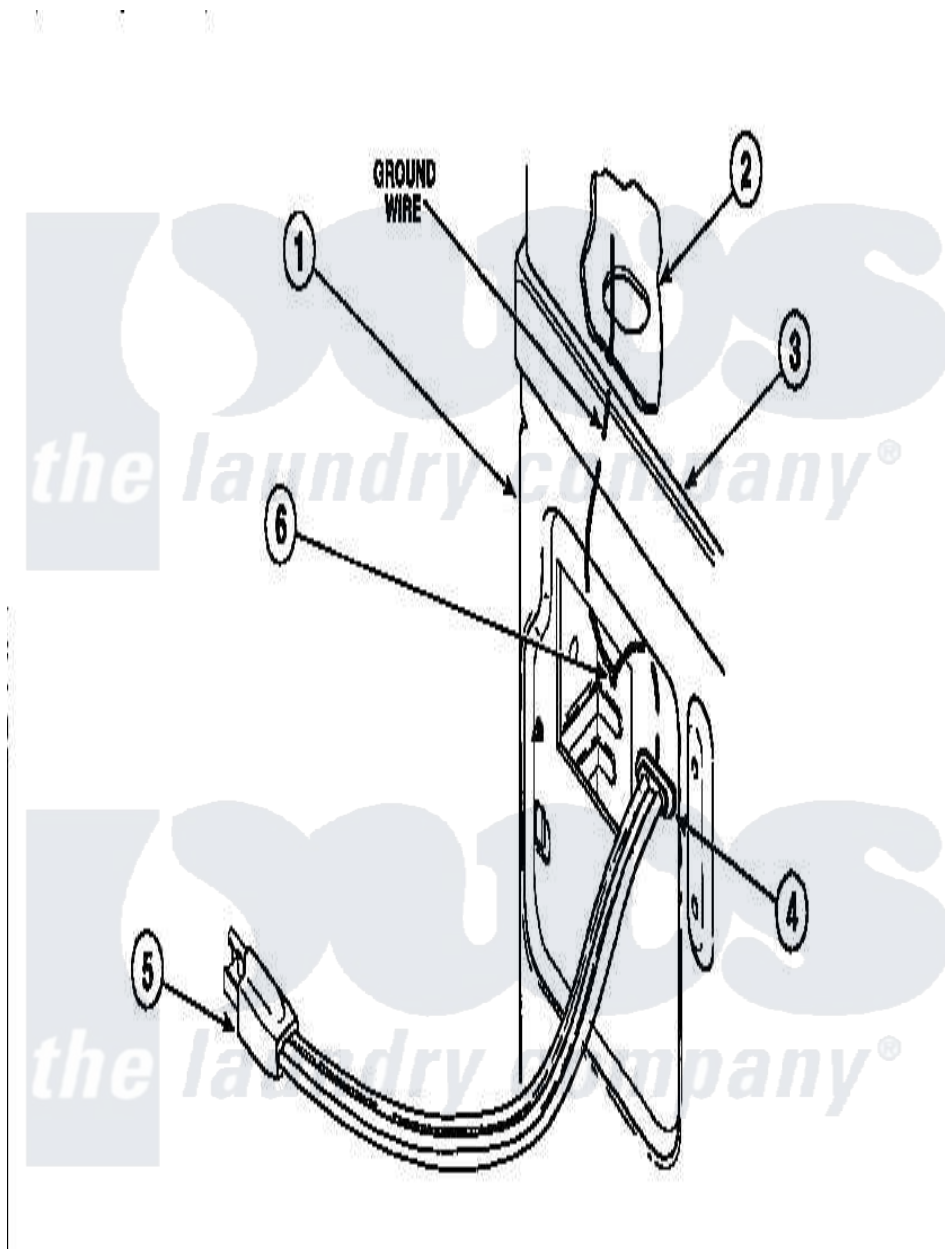

# Amana CE4317L2 (BOM: PCE4317L2) 18 - POWER CORDS

Amana Residential Amana CE4317L2 (BOM: PCE4317L2) Washer Parts Parts Diagram 18 - POWER CORDS  
 Click on the part number to view part

Item	Original Part Number	Replaced By	Status	Part Description
1	500001P		Not Available	(ADD LETTER BEFORE "P" IN PART
2	500343		Not Available	PANEL,BACK(HOME HOOD)
3	500085P		Not Available	(ADD LETTER L-L, W-W TO PART N
6	<a href="#">20530</a>			Screw, 10-24 x 3/8 Hex