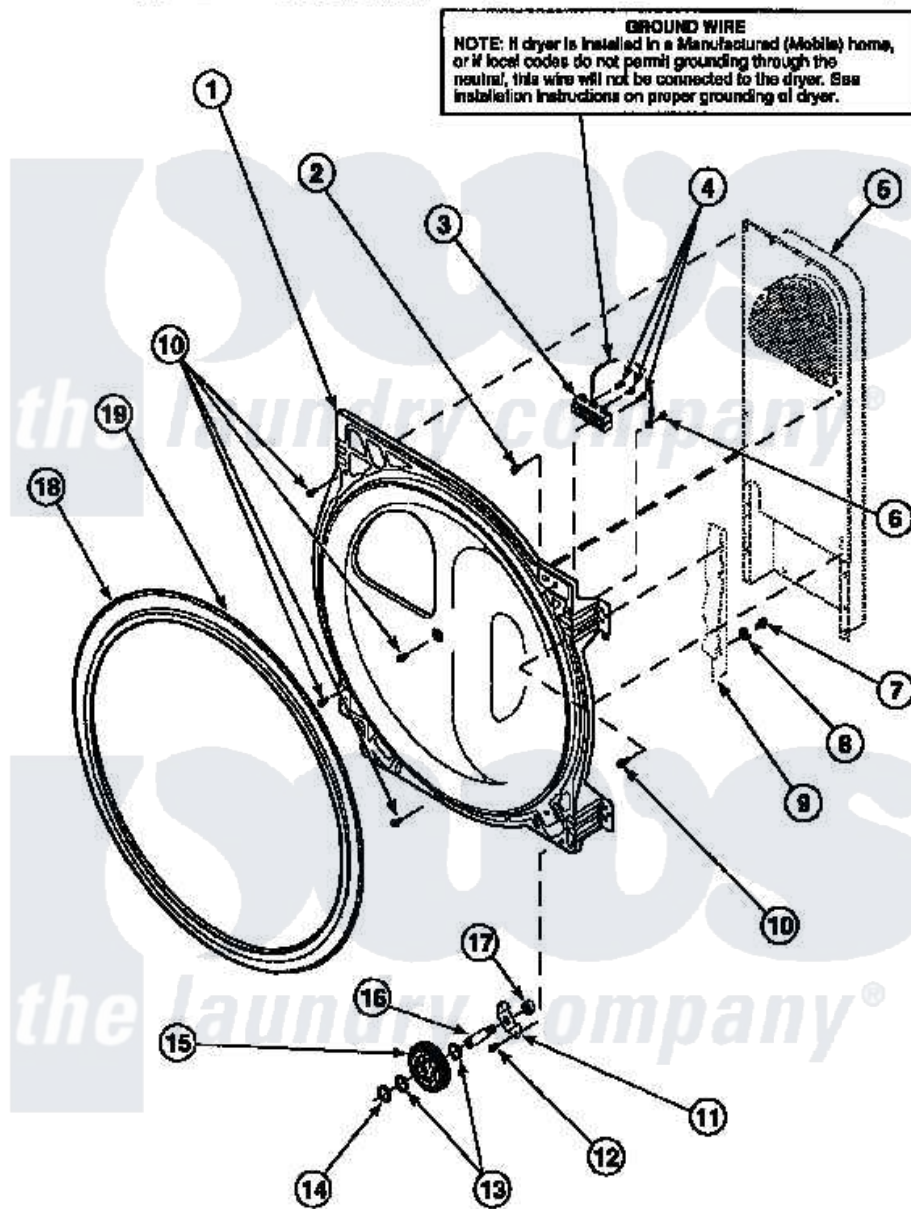

**Amana CE4317L2 (BOM: PCE4317L2) 19 - REAR BLKHD/SEAL/CYLINDER ROLLER/TERM BLK**

Amana Residential Amana CE4317L2 (BOM: PCE4317L2) Washer Parts Parts Diagram 19 - REAR BLKHD/SEAL/CYLINDER ROLLER/TERM BLK  
 Click on the part number to view part

Item	Original Part Number	Replaced By	Status	Part Description
1	502614W	<a href="#">502614WP</a>		Bulkhead, Rear
"	Y501154		Not Available	ASSY, BULKHEAD
2	<a href="#">501285</a>			Screw, No.12 X 9/16-Pla
3	61923P	<a href="#">61923</a>		Block, Terminal
4	Y61199	<a href="#">3400094</a>		Screw, 10-32 X 3/8
5	500179P	<a href="#">503605</a>		Assembly, Heater Duct
6	<a href="#">20530</a>			Screw, 10-24 x 3/8 Hex
7	<a href="#">20530</a>			Screw, 10-24 x 3/8 Hex
8	51474		Not Available	WASHER, 13/64IDX1/2ODX.
9	500001P		Not Available	(ADD LETTER BEFORE "P" IN PART
10	501668	<a href="#">503688</a>		Screw, 10B-16 X .34 I
11	500062	<a href="#">40113601</a>		Assembly, Roller Brkt
12	501668	<a href="#">503688</a>		Screw, 10B-16 X .34 I
13	<a href="#">52549</a>			Washer, 501 ID X3/4 Odx

14	<a href="#">23748</a>		Ring, Retaining
15	500214P	<a href="#">37001042</a>	Assembly, Cylinder Roller
16	<a href="#">56461</a>		Shaft
17	56156	<a href="#">358160</a>	Nut
18	501801	<a href="#">37001132</a>	Seal, Cylinder
19	22506P	<a href="#">511637P</a>	Adh Dow 737 Clr 3 Oz Tube