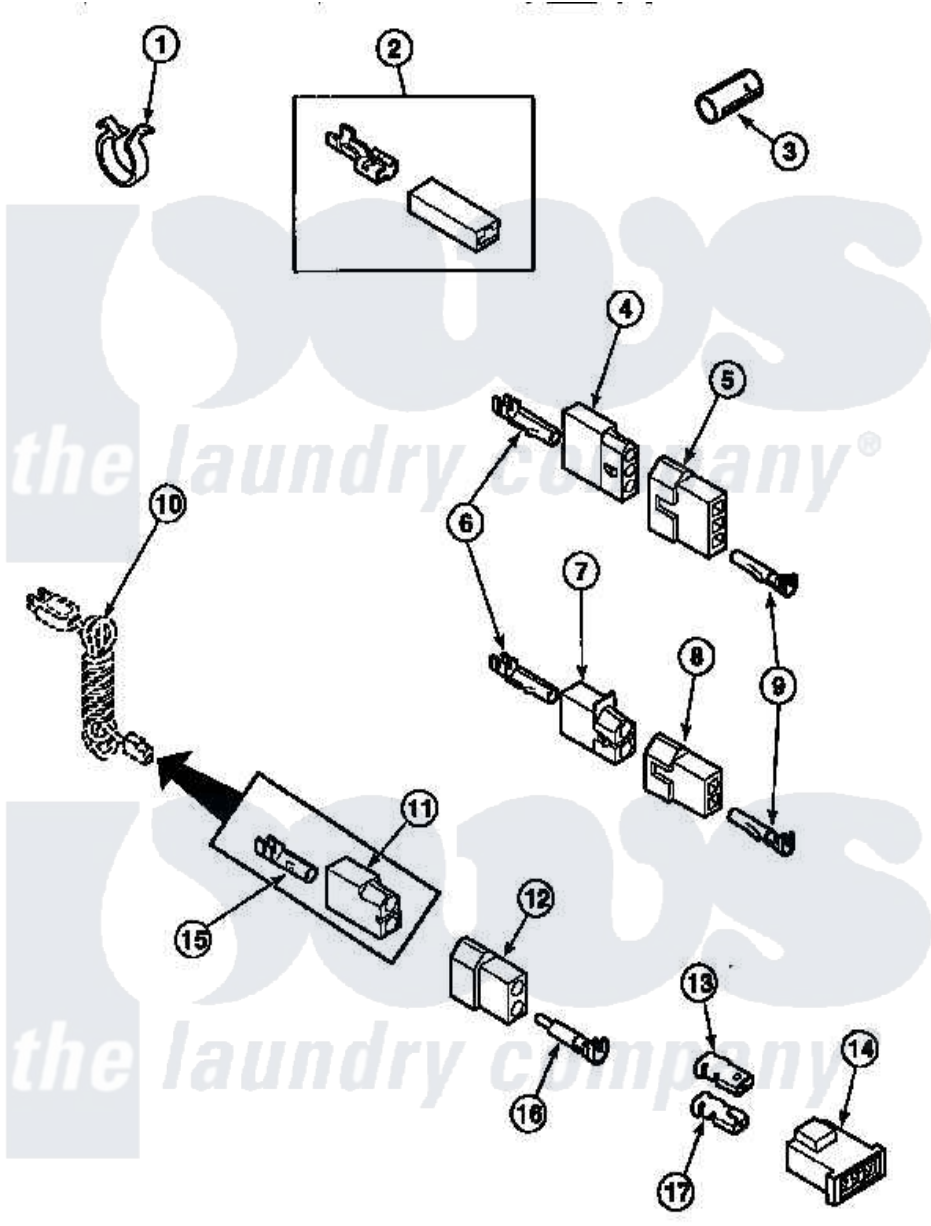

Amana CE4317L2 (BOM: PCE4317L2) 20 - TERMINALS

Amana Residential Amana CE4317L2 (BOM: PCE4317L2) Washer Parts Parts Diagram 20 - TERMINALS
 Click on the part number to view part

| Item | Original Part Number | Replaced By | Status | Part Description |
|------|------------------------|------------------------|--------|--|
| 1 | 61510 | 504034 | | Clip, Wire |
| 2 | Y00237 | | | Terminal-Female 1/4 ((1) 12 GAUGE Wire Or(2) 18 GA |
| 3 | Y21365 | 503670 | | Sleeve Insulator |
| 15 | 00130 | | | Terminal, Pin-1/8 Femal |