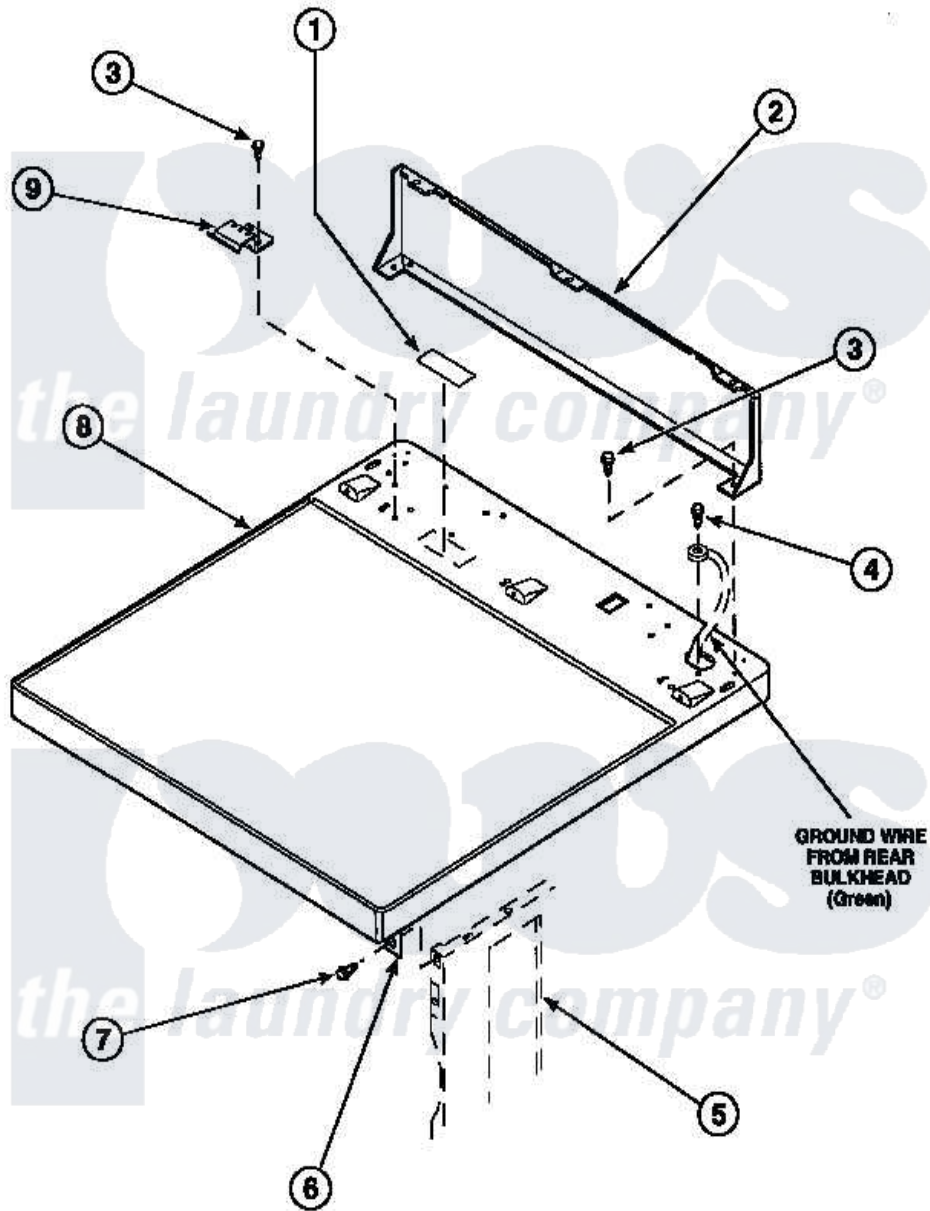

Amana CE4317W2 (BOM: PCE4317W2) 01 - CABINET TOP AND CONTROL HOOD REAR PANEL

Amana Residential Amana CE4317W2 (BOM: PCE4317W2) Dryer Parts Parts Diagram 01 - CABINET TOP AND CONTROL HOOD REAR PANEL
 Click on the part number to view part

Item	Original Part Number	Replaced By	Status	Part Description
2	500343		Not Available	PANEL,BACK(HOME HOOD)
3	501086	90767		Screw, 8A X 3/8 HeX Washer Head Tapping
4	20530			Screw, 10-24 x 3/8 Hex
5	500001P		Not Available	(ADD LETTER BEFORE "P" IN PART
6	500084	40130801		Bracket, Top Mount
7	33562	27001200		Screw
8	500085P		Not Available	(ADD LETTER L-L, W-W TO PART N
9	501241	Y503876		Clip, Hold Down
NI	500314		Not Available	LABEL, WARNING