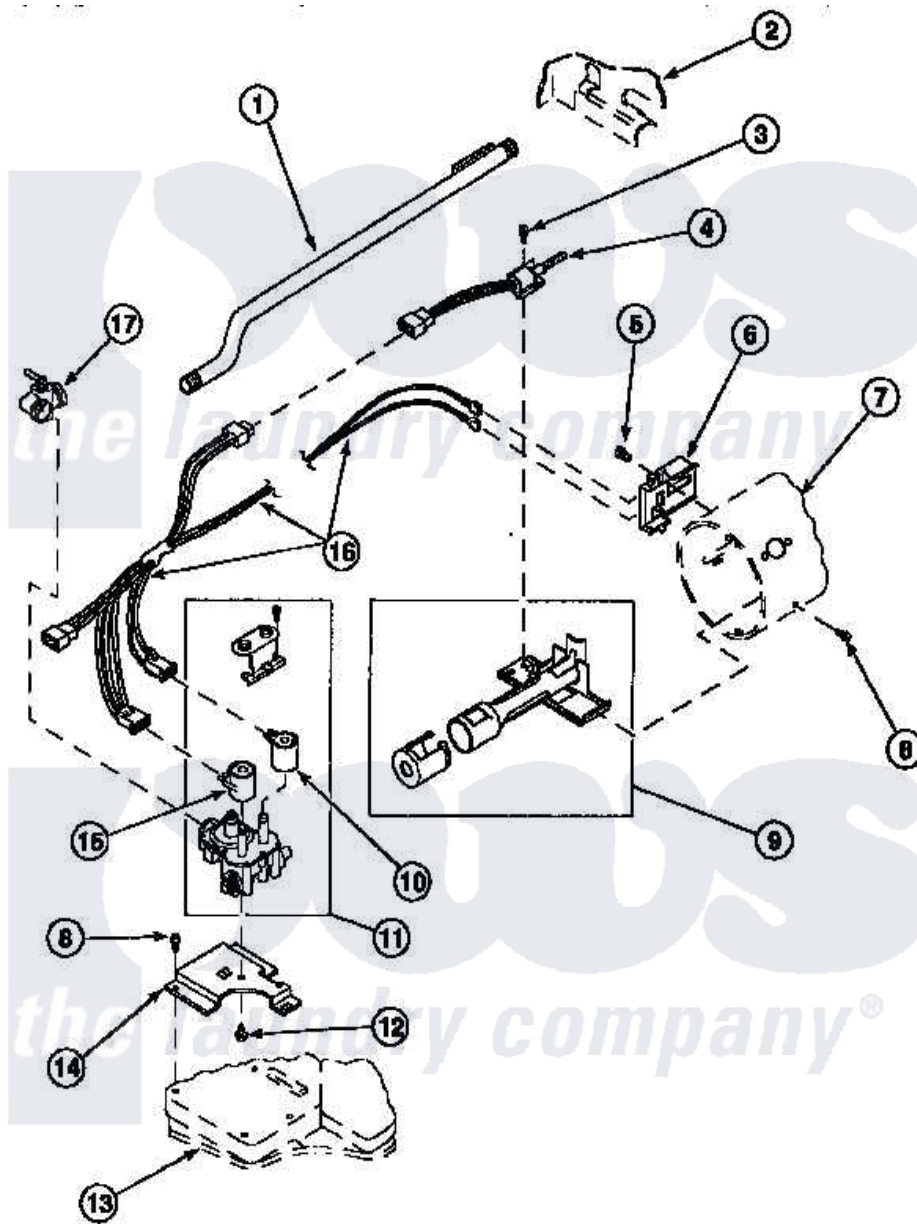

**Amana CE4317W2 (BOM: PCE4317W2) 04 - GAS VALVE, IGNITER & GAS CONVERSION KITS**

Amana [Residential Amana CE4317W2 \(BOM: PCE4317W2\) Dryer Parts](#) Parts Diagram 04 - GAS VALVE, IGNITER & GAS CONVERSION KITS  
 Click on the part number to view part

Item	Original Part Number	Replaced By	Status	Part Description
2	500001P		Not Available	(ADD LETTER BEFORE "P" IN PART
5	23222	<a href="#">3177991</a>		Screw
8	501668	<a href="#">503688</a>		Screw, 10B-16 X .34 I
13	<a href="#">500070</a>			Base, Dryer
NI	502267		Not Available	WIRE HARNESS