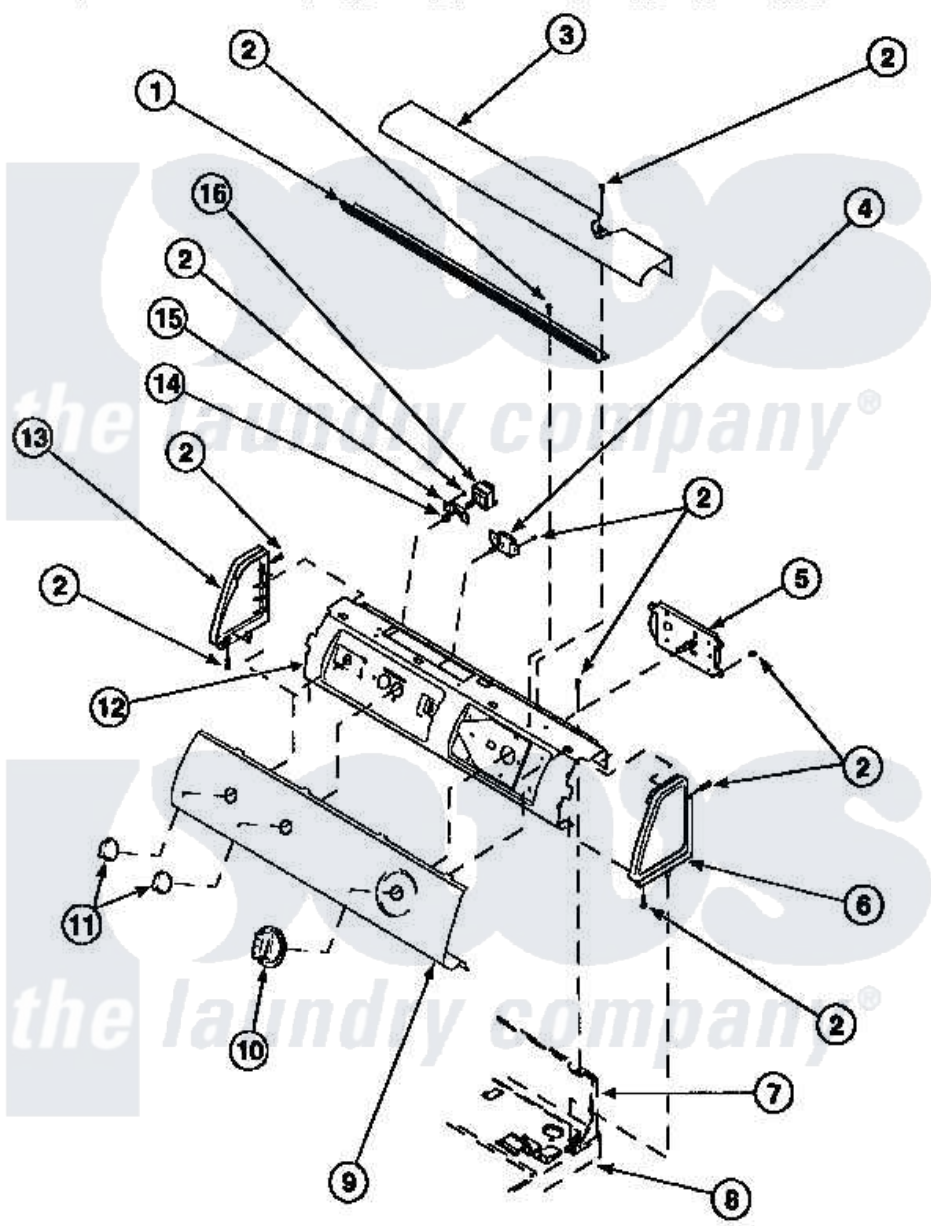

Amana CE4317W2 (BOM: PCE4317W2) 05 - GRAPHIC PANEL, CONTROL HOOD AND CONTROLS

Amana Residential Amana CE4317W2 (BOM: PCE4317W2) Dryer Parts Parts Diagram 05 - GRAPHIC PANEL, CONTROL HOOD AND CONTROLS
 Click on the part number to view part

Item	Original Part Number	Replaced By	Status	Part Description
1	500305		Not Available	DIFFUSER W/OUT HOLE
2	501086	90767		Screw, 8A X 3/8 HeX Washer Head Tapping
3	500302		Not Available	COVER, TOP
4	500823			Signal, Rotary
5	502963			Timer, 3 Cycle
6	34815		Not Available	PANEL, END R.H. (BLK)
7	500343		Not Available	PANEL, BACK (HOME HOOD)
8	500085P		Not Available	(ADD LETTER L-L, W-W TO PART N)
9	502206		Not Available	GRAPHIC PANEL
"	502208		Not Available	PANEL, GRAPHICS
"	502630		Not Available	GRAPHIC PANEL
10	500311	50220W		Knob, Timer
11	34847			Assembly, Knob-Rotary

12	500300	Not Available	BRACKET,CONTROL SUPPORT-MECH
13	34816		Panel, End
14	57584	Not Available	NUT
15	59704		Bracket, Switch Mount
16	Y61511	Not Available	SWITCH,FABRIC SELECTOR