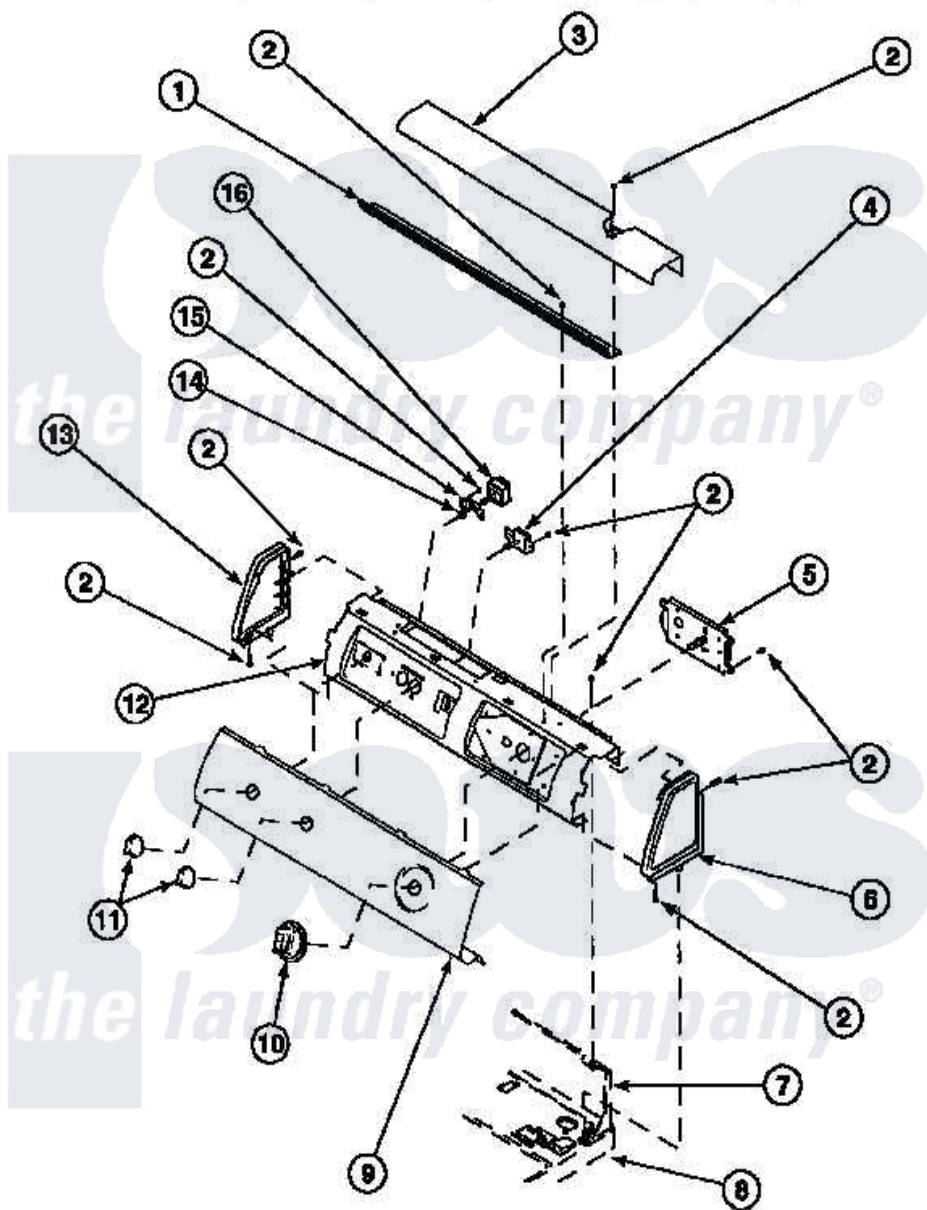

# Amana CE4317W2 (BOM: PCE4317W2) 06 - GRAPHIC PANEL, CONTROL HOOD AND CONTROLS

Amana Residential Amana CE4317W2 (BOM: PCE4317W2) Dryer Parts Parts Diagram 06 - GRAPHIC PANEL, CONTROL HOOD AND CONTROLS  
 Click on the part number to view part

Item	Original Part Number	Replaced By	Status	Part Description
1	500305		Not Available	DIFFUSER W/OUT HOLE
2	501086	<a href="#">90767</a>		Screw, 8A X 3/8 HeX Washer Head Tapping
3	500302		Not Available	COVER, TOP
4	<a href="#">500823</a>			Signal, Rotary
5	501881		Not Available	TIMER
6	34815		Not Available	PANEL, END R.H. (BLK)
7	500343		Not Available	PANEL, BACK(HOME HOOD)
8	500085P		Not Available	(ADD LETTER L-L, W-W TO PART N
10	500311	<a href="#">502220W</a>		Knob, Timer
11	<a href="#">34847</a>			Assembly, Knob-Rotary
12	500300		Not Available	BRACKET, CONTROL SUPPORT-MECH
13	<a href="#">34816</a>			Panel, End
14	57584		Not Available	NUT