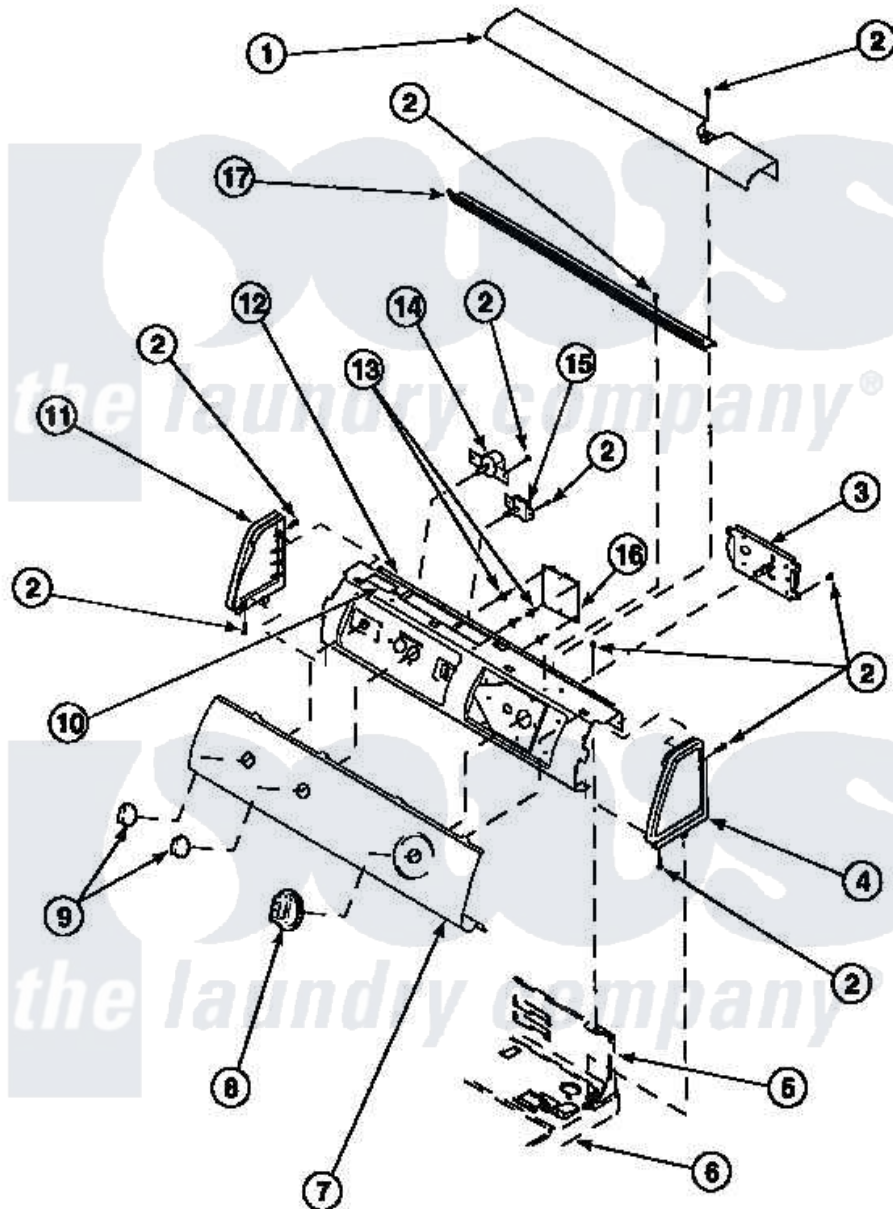

Amana CE4317W2 (BOM: PCE4317W2) 07 - GRAPHIC PANEL, CONTROL HOOD AND CONTROLS

Amana Residential Amana CE4317W2 (BOM: PCE4317W2) Dryer Parts Parts Diagram 07 - GRAPHIC PANEL, CONTROL HOOD AND CONTROLS
 Click on the part number to view part

Item	Original Part Number	Replaced By	Status	Part Description
1	500302		Not Available	COVER, TOP
2	501086	90767		Screw, 8A X 3/8 HeX Washer Head Tapping
3	501881		Not Available	TIMER
4	34815		Not Available	PANEL, END R.H. (BLK)
5	500343		Not Available	PANEL, BACK(HOME HOOD)
6	500085P		Not Available	(ADD LETTER L-L, W-W TO PART N
8	500311	502220W		Knob, Timer
9	34847			Assembly, Knob-Rotary
11	34816			Panel, End
12	500300		Not Available	BRACKET, CONTROL SUPPORT-MECH
15	500823			Signal, Rotary
17	500305		Not Available	DIFFUSER W/OUT HOLE