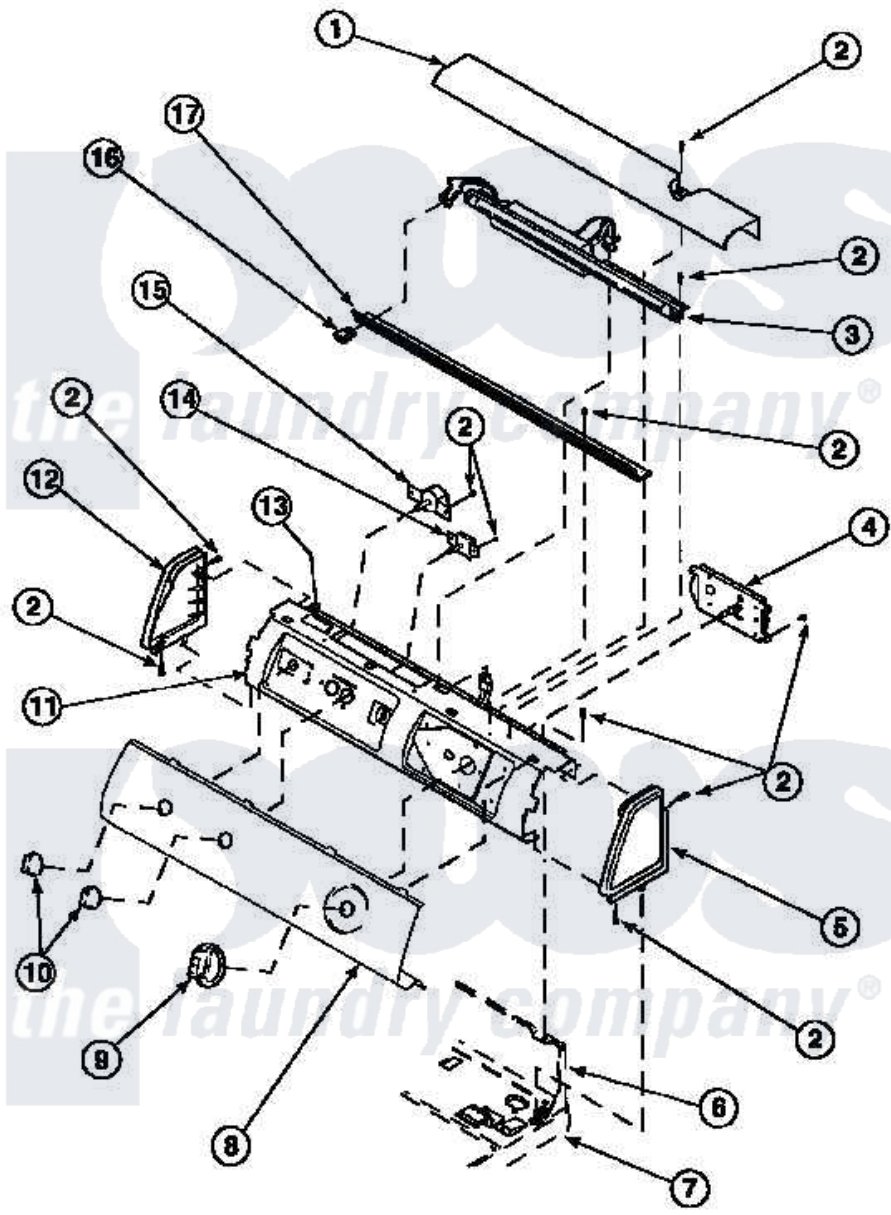

Amana CE4317W2 (BOM: PCE4317W2) 08 - GRAPHIC PANEL, CONTROL HOOD AND CONTROLS

Amana Residential Amana CE4317W2 (BOM: PCE4317W2) Dryer Parts Parts Diagram 08 - GRAPHIC PANEL, CONTROL HOOD AND CONTROLS
 Click on the part number to view part

Item	Original Part Number	Replaced By	Status	Part Description
2	501086	90767		Screw, 8A X 3/8 HeX Washer Head Tapping
6	500343		Not Available	PANEL,BACK(HOME HOOD)
7	500085P		Not Available	(ADD LETTER L-L, W-W TO PART N
11	500300		Not Available	BRACKET,CONTROL SUPPORT-MECH
14	500823			Signal, Rotary