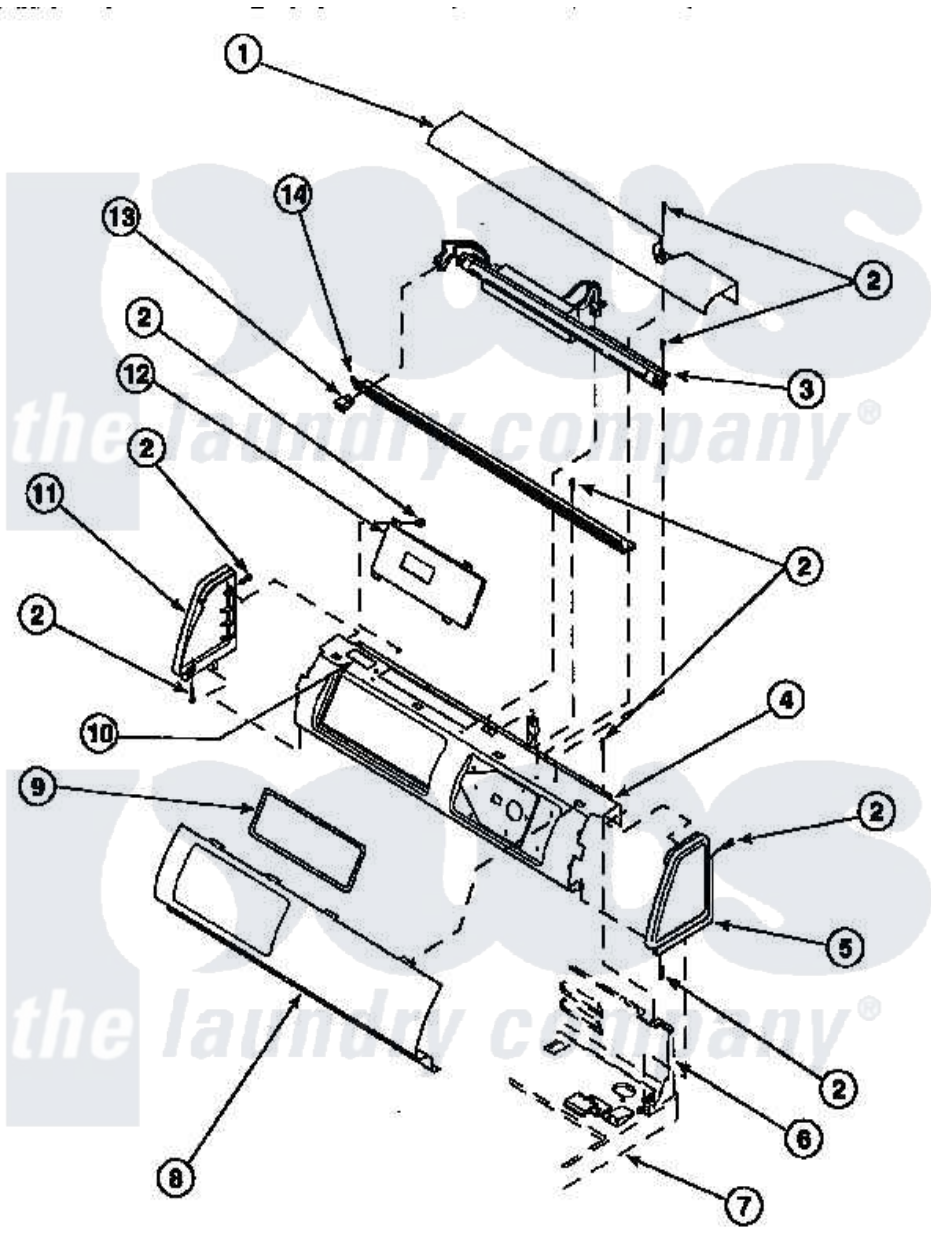

Amana CE4317W2 (BOM: PCE4317W2) 09 - GRAPHIC PANEL, CONTROL HOOD AND CONTROLS

Amana Residential Amana CE4317W2 (BOM: PCE4317W2) Dryer Parts Parts Diagram 09 - GRAPHIC PANEL, CONTROL HOOD AND CONTROLS
 Click on the part number to view part

Item	Original Part Number	Replaced By	Status	Part Description
2	501086	90767		Screw, 8A X 3/8 HeX Washer Head Tapping
6	500343		Not Available	PANEL,BACK(HOME HOOD)
7	500085P		Not Available	(ADD LETTER L-L, W-W TO PART N