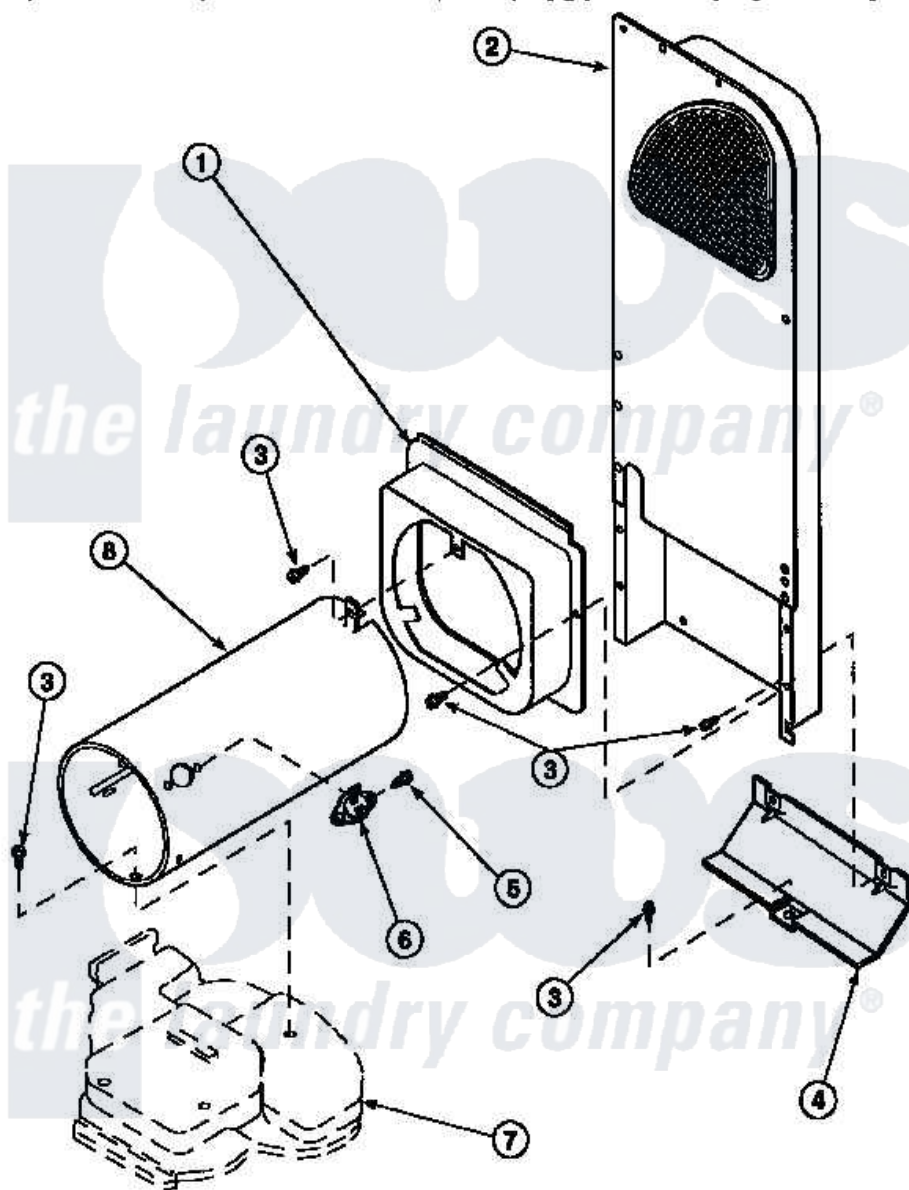

**Amana CE4317W2 (BOM: PCE4317W2) 11 - HEATER BOX ASSY
ORIGINALLY ON GAS DRYER**

Amana [Residential Amana CE4317W2 \(BOM: PCE4317W2\) Dryer Parts](#) Parts Diagram 11 - HEATER BOX ASSY ORIGINALLY ON GAS DRYER
Click on the part number to view part

Item	Original Part Number	Replaced By	Status	Part Description
2	500179P	503605		Assembly, Heater Duct
3	501668	503688		Screw, 10B-16 X .34 I
4	60952		Not Available	SHIELD,HEAT DUCT
7	500070			Base, Dryer