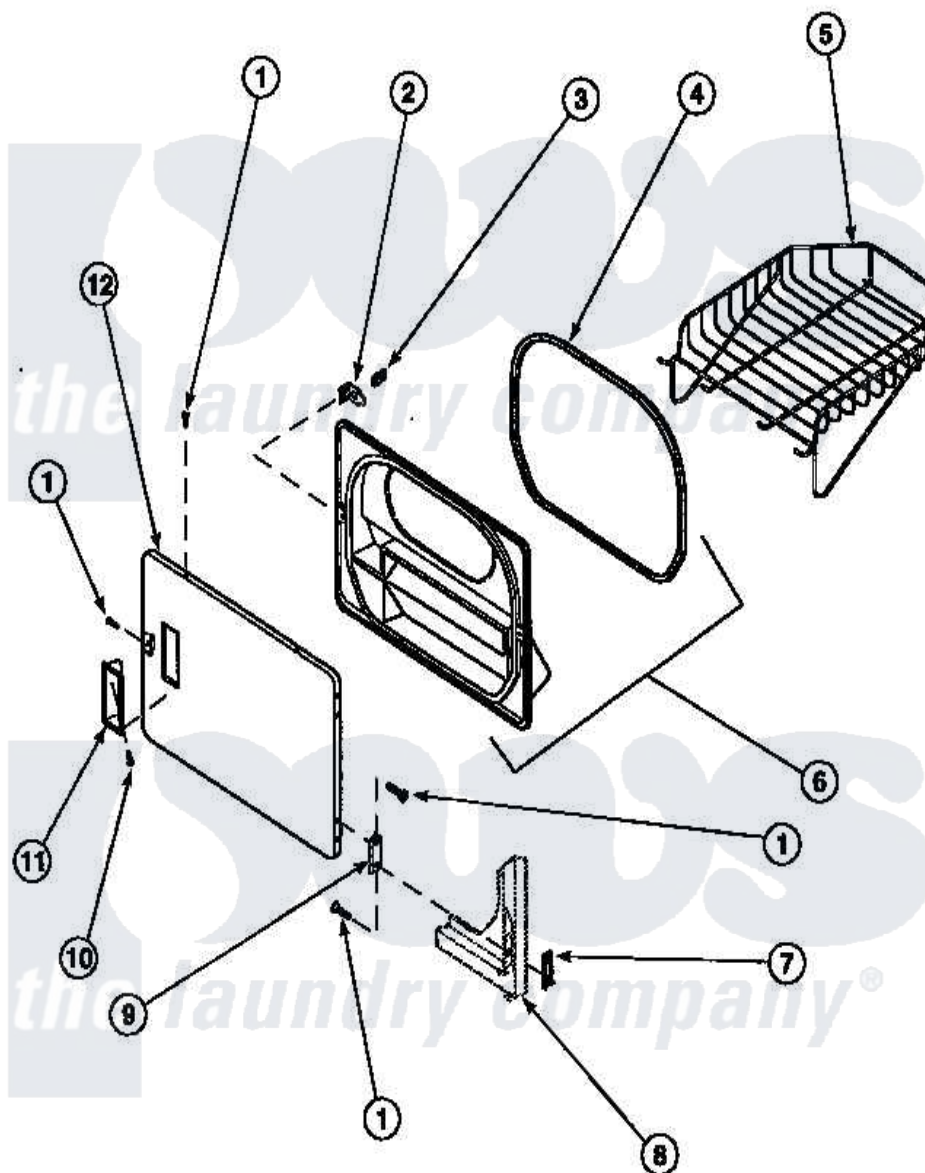

Amana CE4317W2 (BOM: PCE4317W2) 13 - LOADING DOOR WITH DRYING RACK

Amana Residential Amana CE4317W2 (BOM: PCE4317W2) Dryer Parts Parts Diagram 13 - LOADING DOOR WITH DRYING RACK

Click on the part number to view part

Item	Original Part Number	Replaced By	Status	Part Description
1	500226			Screw, 8b-16 x 5/8 Tap
2	500223	40116201		Bracket, Door Strike
3	500039	510181		Strike Doormetal
4	500200		Not Available	SEAL,DOOR
5	501295P		Not Available	RACK, DRYING
6	500199		Not Available	ASSY,LINER & SEAL
7	500236			Clip, Door Hinge Mount
9	500041	Y503676		Hinge, Door And Top
10	500297	8281236		Screw
11	500042		Not Available	DOOR PULL