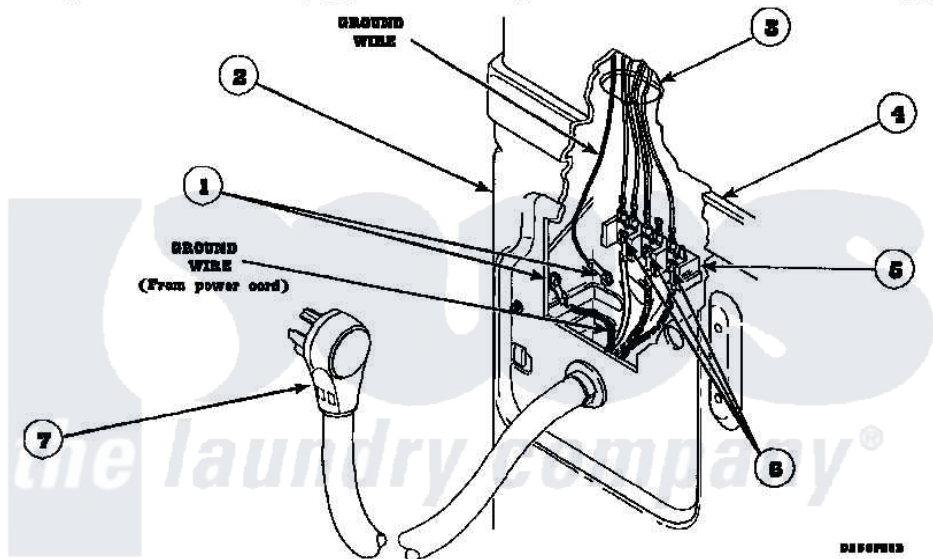

Amana CE4317W2 (BOM: PCE4317W2) 17 - POWER CORDS

Amana Residential Amana CE4317W2 (BOM: PCE4317W2) Dryer Parts Parts Diagram 17 - POWER CORDS  
 Click on the part number to view part

Item	Original Part Number	Replaced By	Status	Part Description
1	<a href="#">20530</a>			Screw, 10-24 x 3/8 Hex
2	500001P		Not Available	(ADD LETTER BEFORE "P" IN PART
3	500343		Not Available	PANEL, BACK(HOME HOOD)
4	500085P		Not Available	(ADD LETTER L-L, W-W TO PART N
5	61923P	<a href="#">61923</a>		Block, Terminal
6	Y61199	<a href="#">3400094</a>		Screw, 10-32 X 3/8
7	<a href="#">57637</a>			Assembly, Lead-In Cord