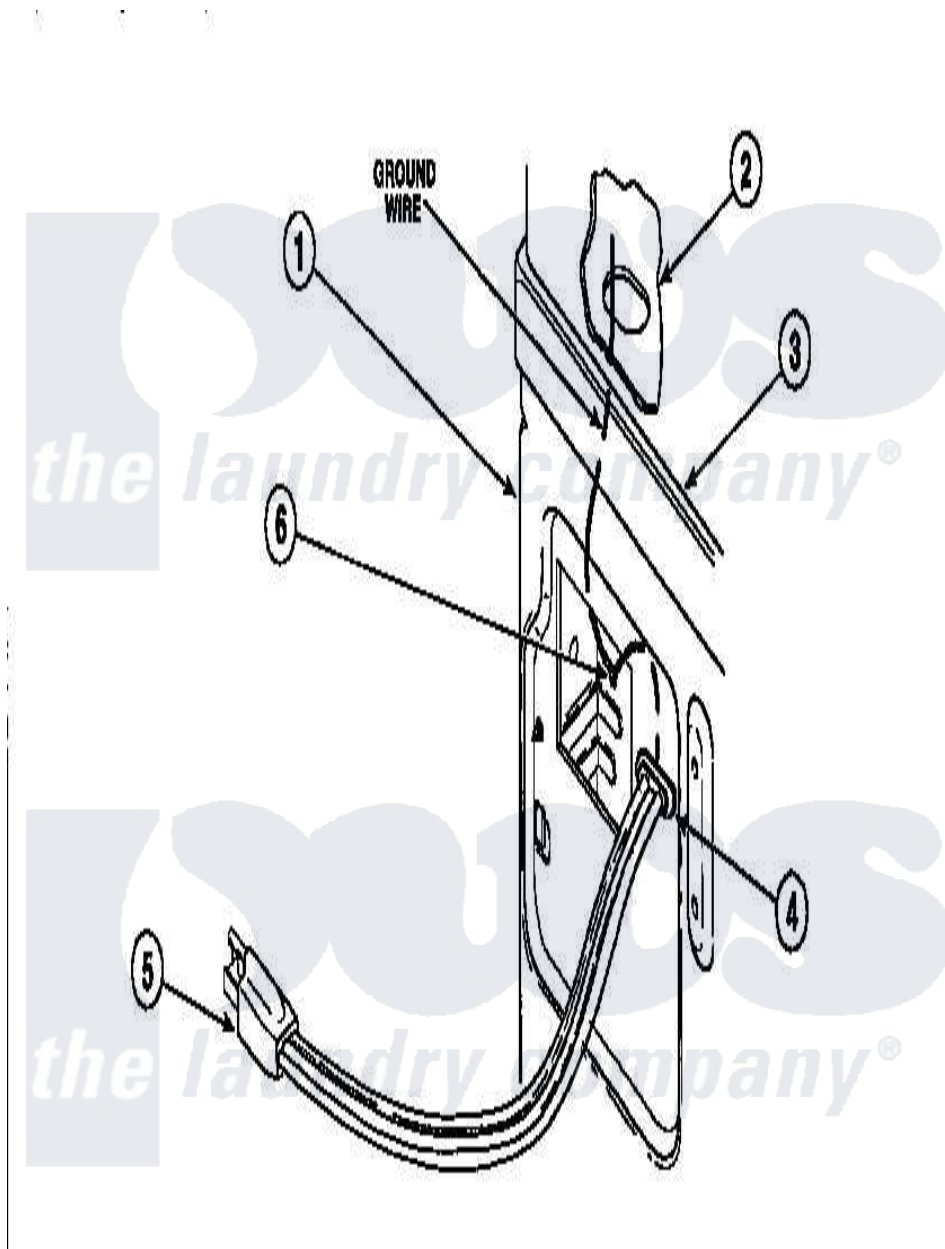

# Amana CE4317W2 (BOM: PCE4317W2) 18 - POWER CORDS

Amana Residential Amana CE4317W2 (BOM: PCE4317W2) Dryer Parts Parts Diagram 18 - POWER CORDS  
 Click on the part number to view part

Item	Original Part Number	Replaced By	Status	Part Description
1	500001P		Not Available	(ADD LETTER BEFORE "P" IN PART
2	500343		Not Available	PANEL,BACK(HOME HOOD)
3	500085P		Not Available	(ADD LETTER L-L, W-W TO PART N
6	<a href="#">20530</a>			Screw, 10-24 x 3/8 Hex