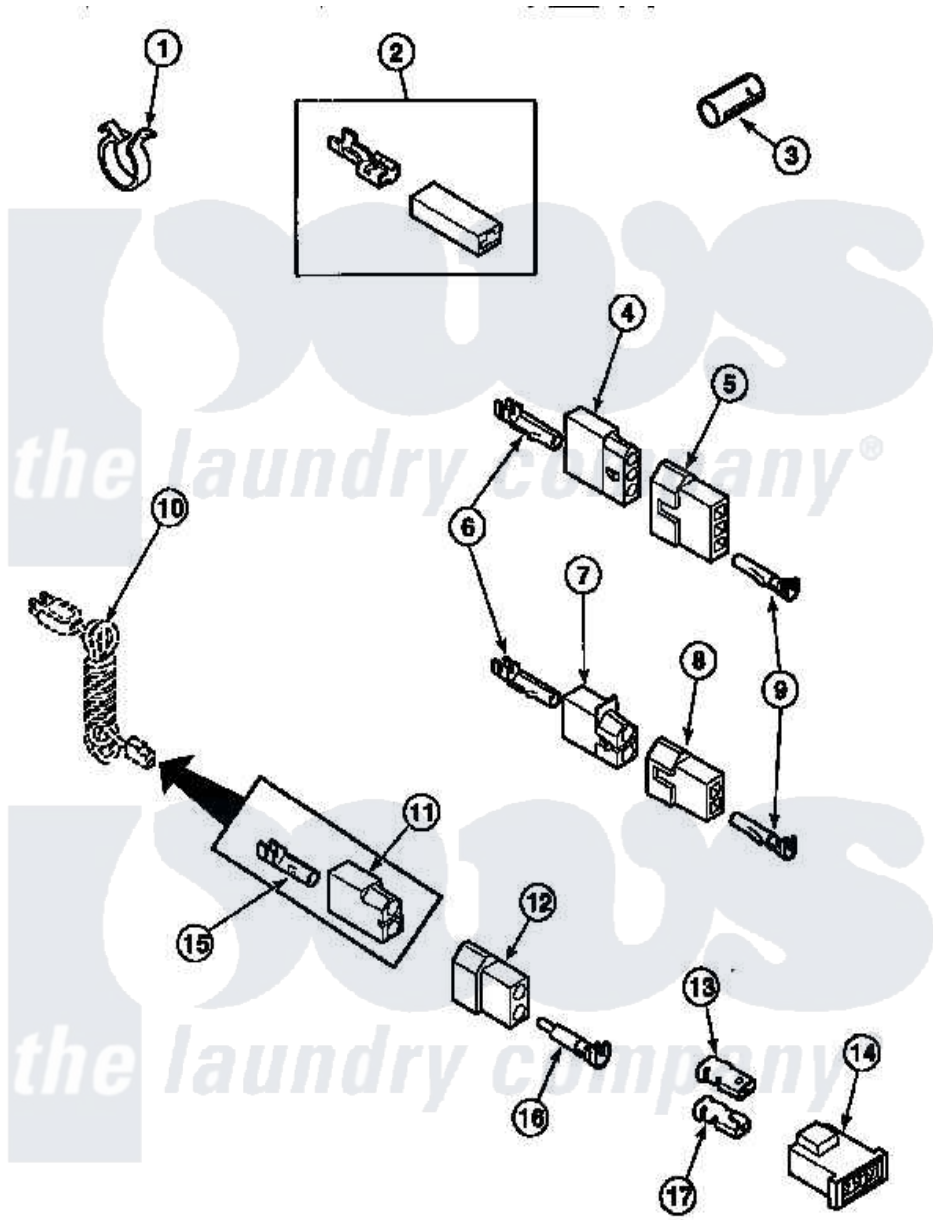

Amana CE4317W2 (BOM: PCE4317W2) 20 - TERMINALS

Amana Residential Amana CE4317W2 (BOM: PCE4317W2) Dryer Parts Parts Diagram 20 - TERMINALS
 Click on the part number to view part

| Item | Original Part Number | Replaced By | Status | Part Description |
|------|------------------------|------------------------|--------|--|
| 1 | 61510 | 504034 | | Clip, Wire |
| 2 | Y00237 | | | Terminal-Female 1/4 ((1) 12 GAuge Wire Or(2) 18 GA |
| 3 | Y21365 | 503670 | | Sleeve Insulator |
| 15 | 00130 | | | Terminal, Pin-1/8 Femal |