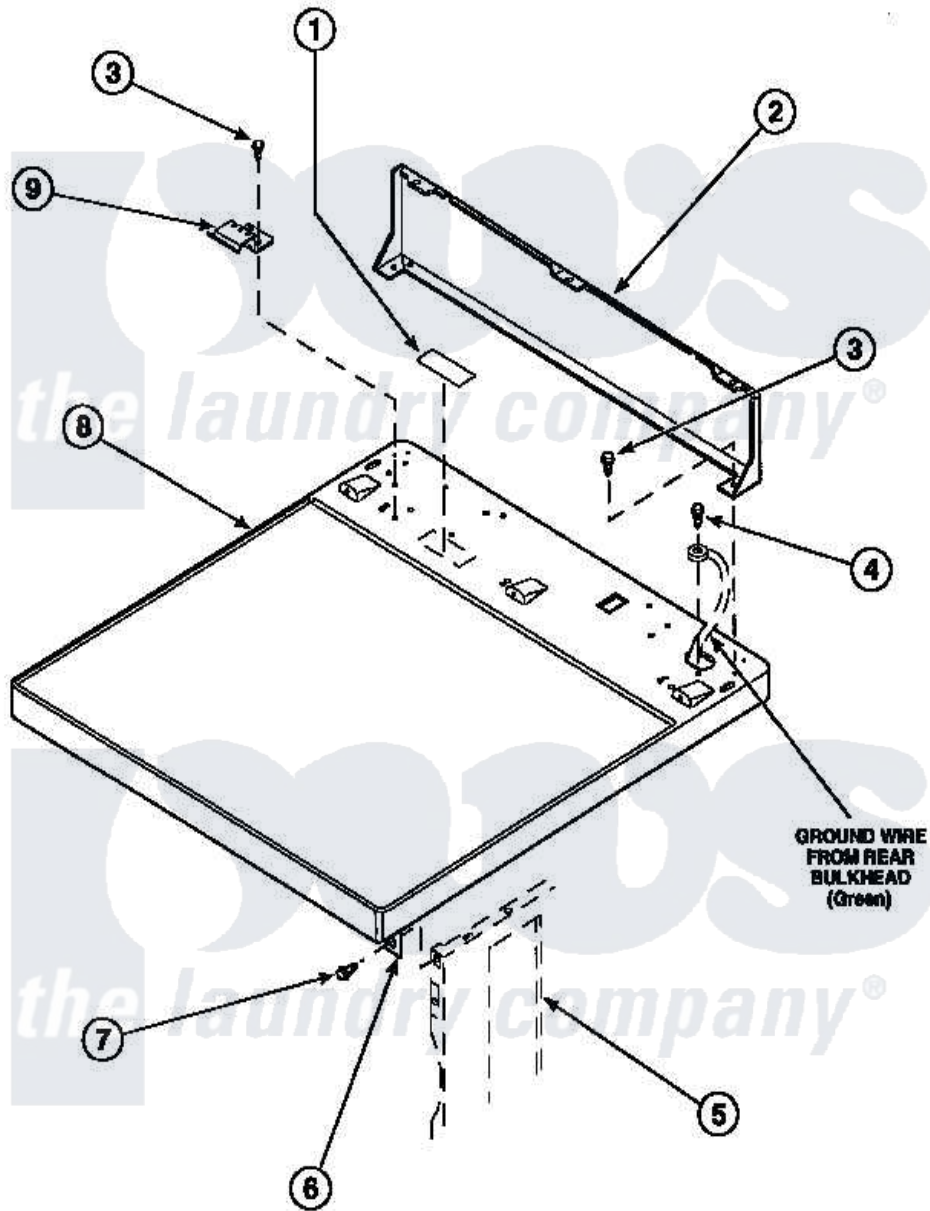

Amana CE8317W2 (BOM: PCE8317W2) 01 - CABINET TOP AND CONTROL HOOD REAR PANEL

Amana Residential Amana CE8317W2 (BOM: PCE8317W2) Dryer Parts Parts Diagram 01 - CABINET TOP AND CONTROL HOOD REAR PANEL
 Click on the part number to view part

Item	Original Part Number	Replaced By	Status	Part Description
2	500343		Not Available	PANEL,BACK(HOME HOOD)
3	501086	90767		Screw, 8A X 3/8 HeX Washer Head Tapping
4	20530			Screw, 10-24 x 3/8 Hex
5	500001P		Not Available	(ADD LETTER BEFORE "P" IN PART
6	500084	40130801		Bracket, Top Mount
7	33562	27001200		Screw
8	500085P		Not Available	(ADD LETTER L-L, W-W TO PART N
9	501241	Y503876		Clip, Hold Down
NI	500314		Not Available	LABEL, WARNING