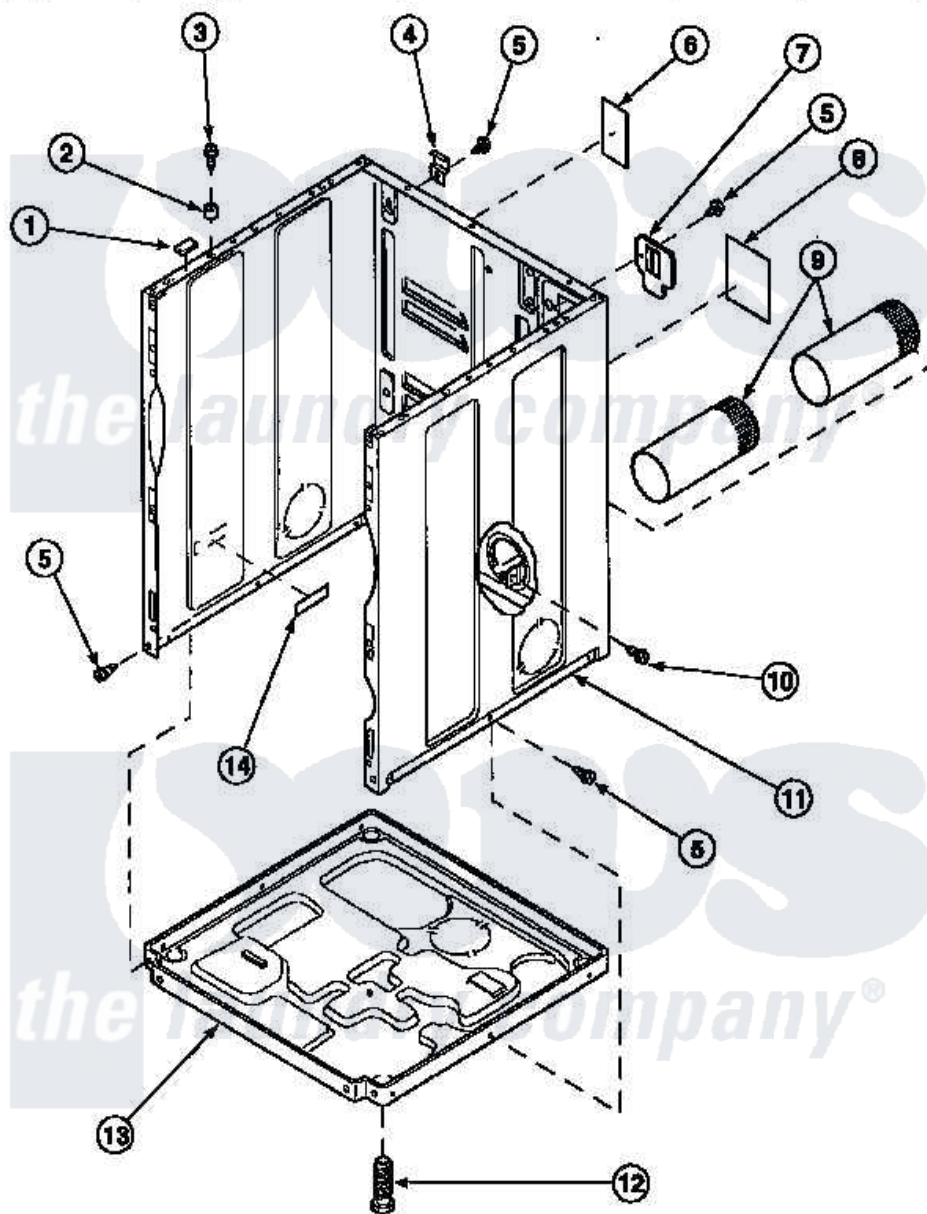

# Amana CE8317W2 (BOM: PCE8317W2) 02 - CABINET, EXHAUST DUCT AND BASE

Amana Residential Amana CE8317W2 (BOM: PCE8317W2) Dryer Parts Parts Diagram 02 - CABINET, EXHAUST DUCT AND BASE

[Click on the part number to view part](#)

Item	Original Part Number	Replaced By	Status	Part Description
1	<a href="#">Y56128</a>			Pad, Bumper
2	56079	<a href="#">505187</a>		Locator, Panel
3	32671	<a href="#">Y014874</a>		Screw, Idler Arm And Sleeve
4	<a href="#">500003</a>			Hinge, Top
5	33562	<a href="#">27001200</a>		Screw
7	500114	<a href="#">510903</a>		Plate Access Panel
8	501289		Not Available	(ELECTRIC MODELS)
9	500064	<a href="#">505518</a>		Duct, Exhaust
10	501668	<a href="#">503688</a>		Screw, 10B-16 X .34 I
11	500001P		Not Available	(ADD LETTER BEFORE "P" IN PART
12	<a href="#">Y500101</a>			Leg, Leveling
13	<a href="#">500070</a>			Base, Dryer
14	61294		Not Available	(ELECTRIC MODELS)
NI	<a href="#">521P3</a>			Kit, Flex Vent-Display