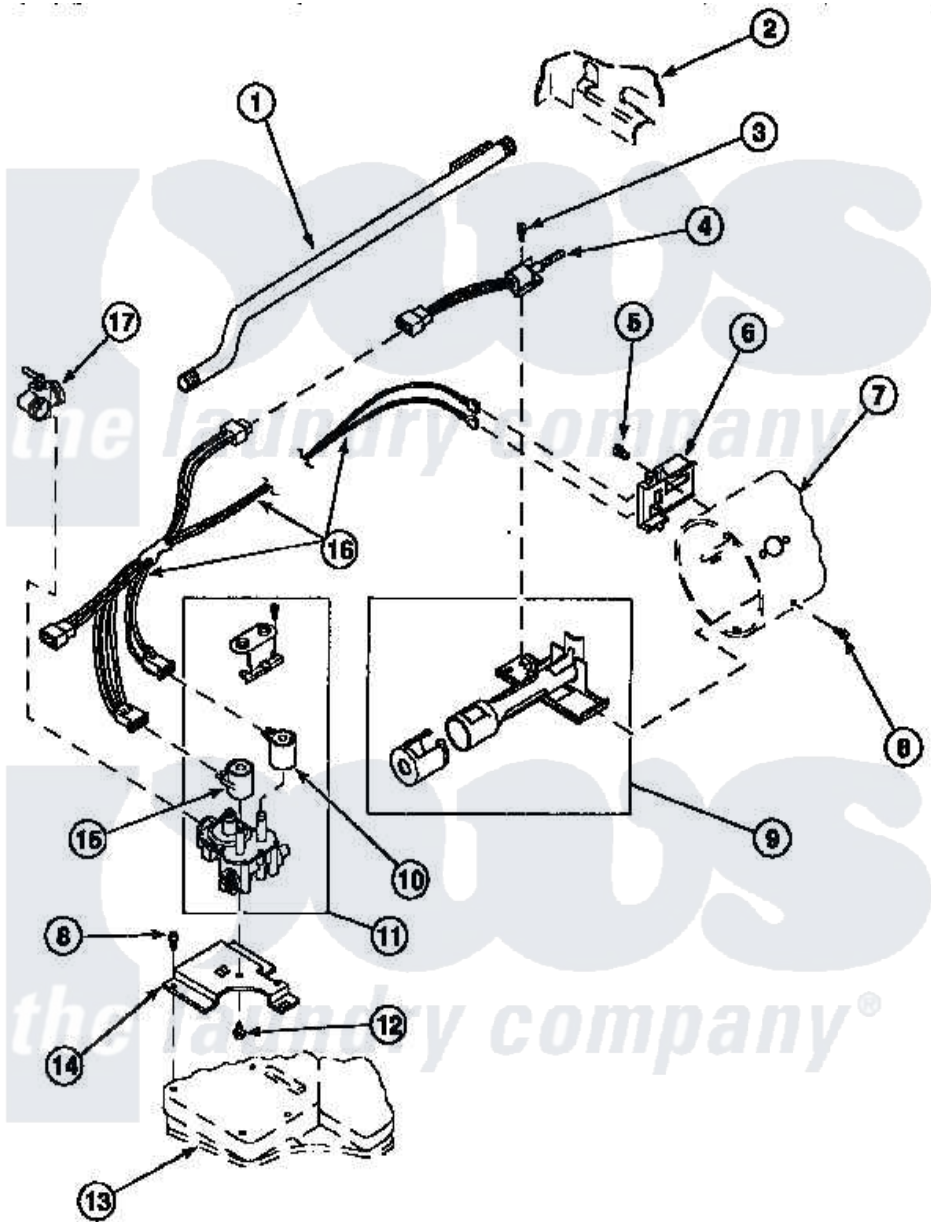

Amana CE8317W2 (BOM: PCE8317W2) 04 - GAS VALVE, IGNITER & GAS CONVERSION KITS

Amana [Residential Amana CE8317W2 \(BOM: PCE8317W2\) Dryer Parts](#) Parts Diagram 04 - GAS VALVE, IGNITER & GAS CONVERSION KITS
 Click on the part number to view part

Item	Original Part Number	Replaced By	Status	Part Description
2	500001P		Not Available	(ADD LETTER BEFORE "P" IN PART
5	23222	3177991		Screw
8	501668	503688		Screw, 10B-16 X .34 I
13	500070			Base, Dryer
NI	502267		Not Available	WIRE HARNESS