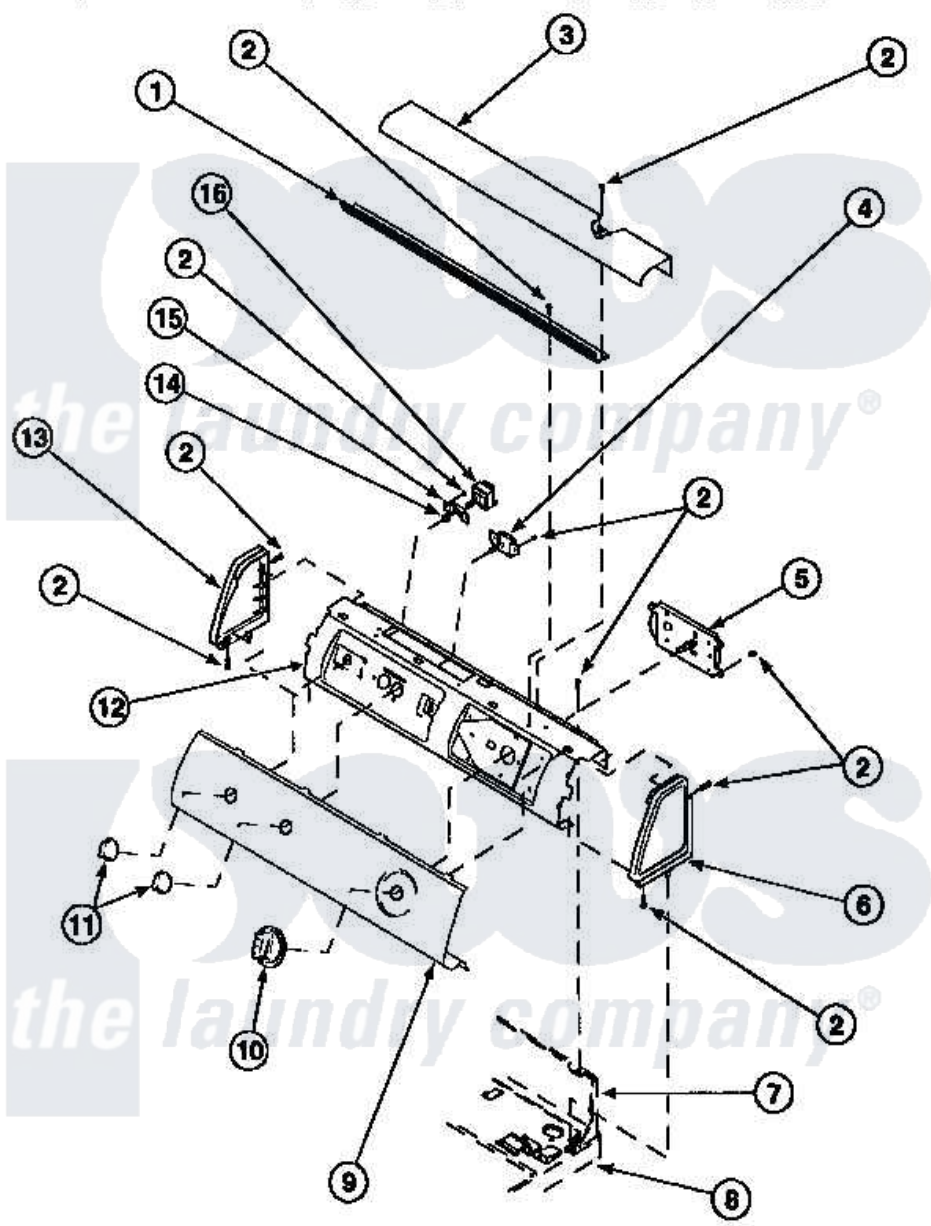

Amana CE8317W2 (BOM: PCE8317W2) 05 - GRAPHIC PANEL, CONTROL HOOD AND CONTROLS

Amana Residential Amana CE8317W2 (BOM: PCE8317W2) Dryer Parts Parts Diagram 05 - GRAPHIC PANEL, CONTROL HOOD AND CONTROLS
 Click on the part number to view part

Item	Original Part Number	Replaced By	Status	Part Description
1	500305		Not Available	DIFFUSER W/OUT HOLE
2	501086	90767		Screw, 8A X 3/8 HeX Washer Head Tapping
3	500303		Not Available	COVER, TOP
4	500823			Signal, Rotary
5	502963			Timer, 3 Cycle
6	34817		Not Available	END CAP(RIGHT)
7	500343		Not Available	PANEL,BACK(HOME HOOD)
8	500085P		Not Available	(ADD LETTER L-L, W-W TO PART N
9	502206		Not Available	GRAPHIC PANEL
"	502630		Not Available	GRAPHIC PANEL
10	502220		Not Available	KNOB, TIMER
11	36701		Not Available	KNOB, TEMP
12	500300		Not Available	BRACKET,CONTROL SUPPORT-MECH

13	34818	Not Available	END CAP(LEFT)
14	57584	Not Available	NUT
15	59704		Bracket, Switch Mount
16	Y61511	Not Available	SWITCH,FABRIC SELECTOR