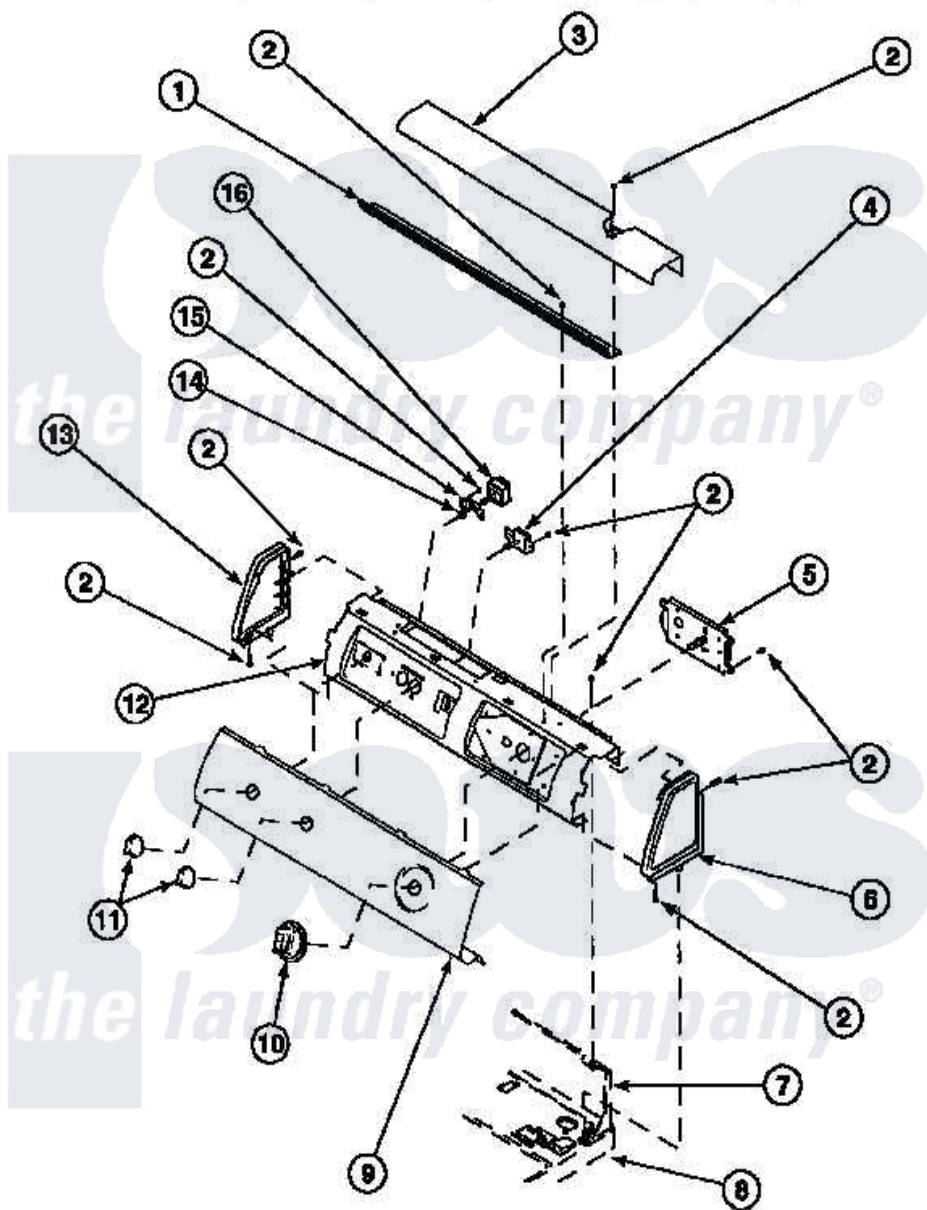

# Amana CE8317W2 (BOM: PCE8317W2) 06 - GRAPHIC PANEL, CONTROL HOOD AND CONTROLS

Amana Residential Amana CE8317W2 (BOM: PCE8317W2) Dryer Parts Parts Diagram 06 - GRAPHIC PANEL, CONTROL HOOD AND CONTROLS  
 Click on the part number to view part

Item	Original Part Number	Replaced By	Status	Part Description
1	500305		Not Available	DIFFUSER W/OUT HOLE
2	501086	<a href="#">90767</a>		Screw, 8A X 3/8 HeX Washer Head Tapping
3	500303		Not Available	COVER, TOP
4	<a href="#">500823</a>			Signal, Rotary
5	501881		Not Available	TIMER
6	34817		Not Available	END CAP(RIGHT)
7	500343		Not Available	PANEL,BACK(HOME HOOD)
8	500085P		Not Available	(ADD LETTER L-L, W-W TO PART N
10	502220		Not Available	KNOB, TIMER
11	36701		Not Available	KNOB, TEMP
12	500300		Not Available	BRACKET,CONTROL SUPPORT-MECH
13	34818		Not Available	END CAP(LEFT)
14	57584		Not Available	NUT