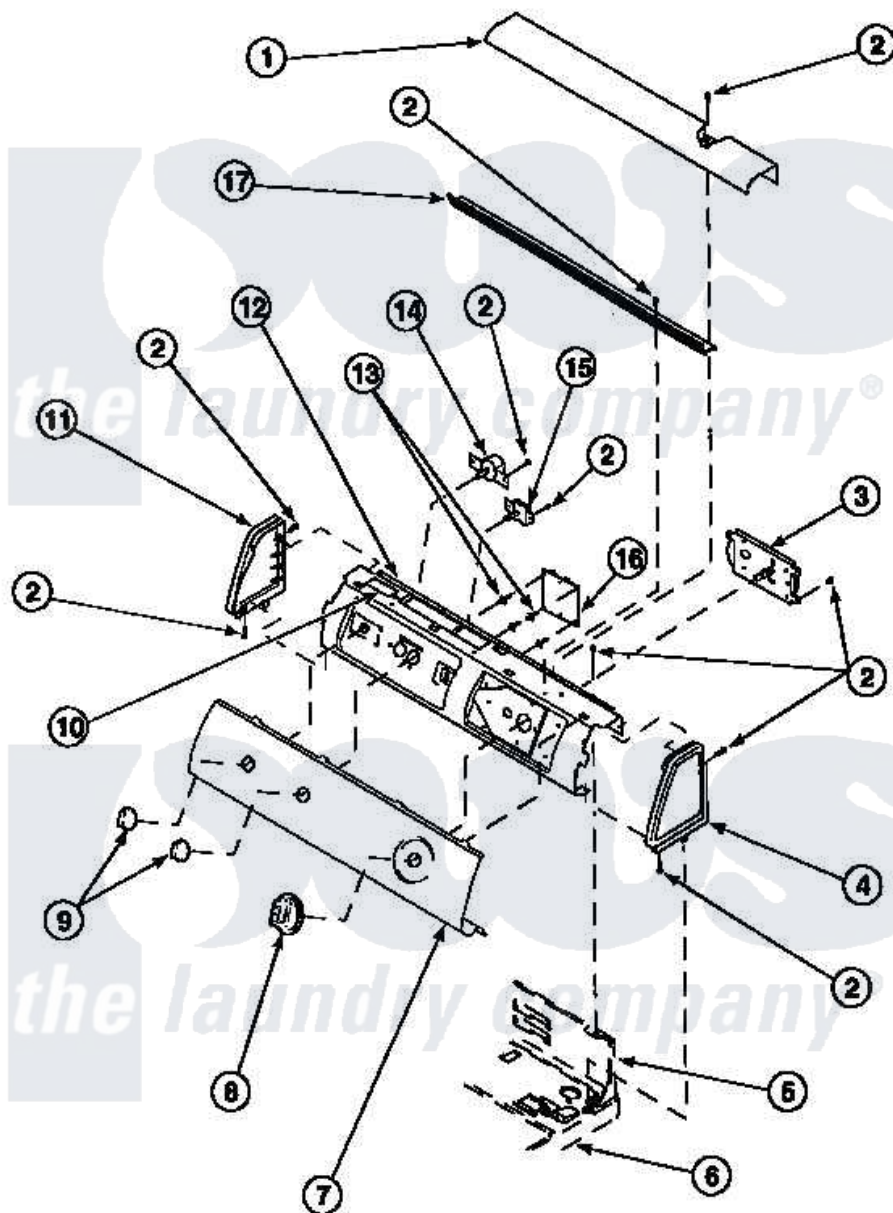

Amana CE8317W2 (BOM: PCE8317W2) 07 - GRAPHIC PANEL, CONTROL HOOD AND CONTROLS

Amana Residential Amana CE8317W2 (BOM: PCE8317W2) Dryer Parts Parts Diagram 07 - GRAPHIC PANEL, CONTROL HOOD AND CONTROLS
 Click on the part number to view part

Item	Original Part Number	Replaced By	Status	Part Description
1	500303		Not Available	COVER, TOP
2	501086	90767		Screw, 8A X 3/8 HeX Washer Head Tapping
3	501881		Not Available	TIMER
4	34817		Not Available	END CAP(RIGHT)
5	500343		Not Available	PANEL,BACK(HOME HOOD)
6	500085P		Not Available	(ADD LETTER L-L, W-W TO PART N
8	502220		Not Available	KNOB, TIMER
9	36701		Not Available	KNOB, TEMP
11	34818		Not Available	END CAP(LEFT)
12	500300		Not Available	BRACKET,CONTROL SUPPORT-MECH
15	500823			Signal, Rotary
17	500305		Not Available	DIFFUSER W/OUT HOLE