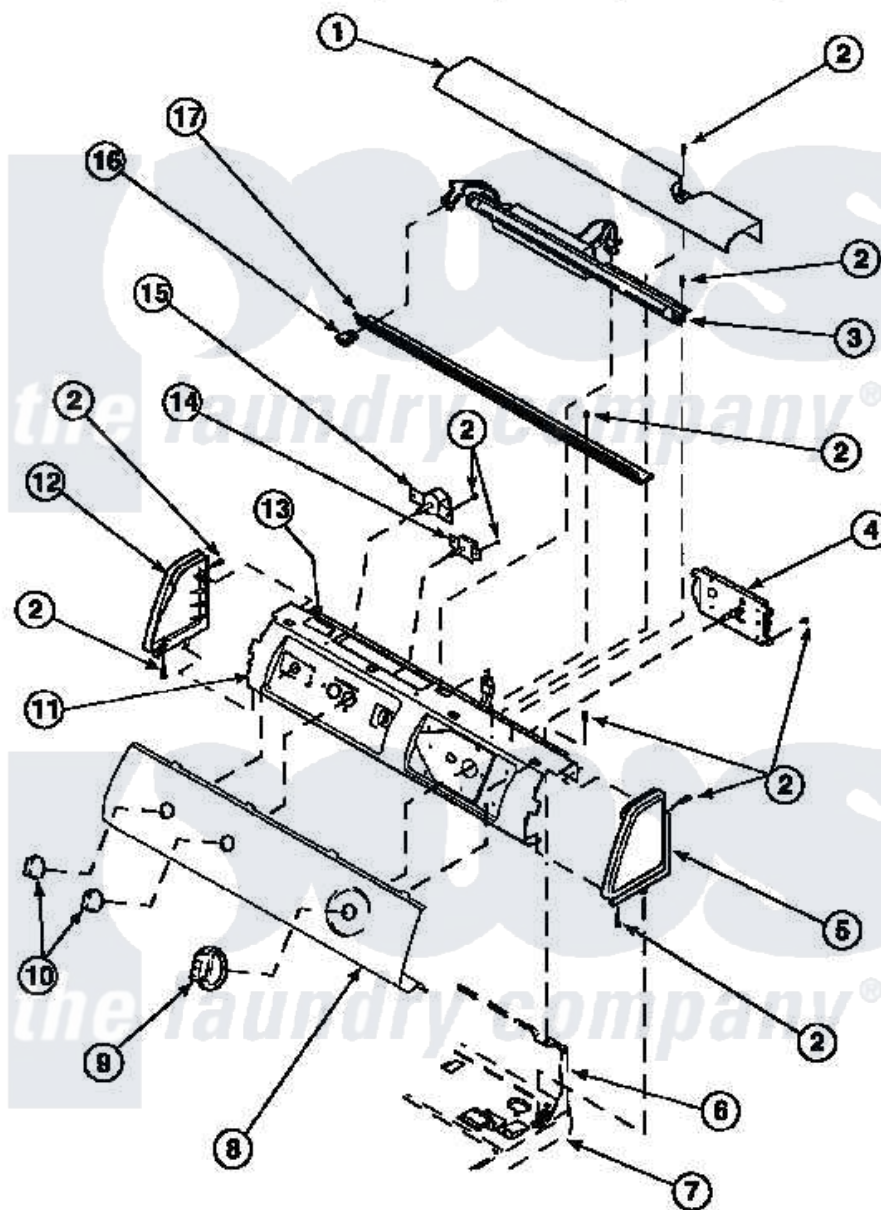

# Amana CE8317W2 (BOM: PCE8317W2) 08 - GRAPHIC PANEL, CONTROL HOOD AND CONTROLS

Amana [Residential Amana CE8317W2 \(BOM: PCE8317W2\) Dryer Parts](#) Parts Diagram 08 - GRAPHIC PANEL, CONTROL HOOD AND CONTROLS  
 Click on the part number to view part

Item	Original Part Number	Replaced By	Status	Part Description
1	500303		Not Available	COVER, TOP
2	501086	<a href="#">90767</a>		Screw, 8A X 3/8 HeX Washer Head Tapping
5	34817		Not Available	END CAP(RIGHT)
6	500343		Not Available	PANEL,BACK(HOME HOOD)
7	500085P		Not Available	(ADD LETTER L-L, W-W TO PART N
9	502220		Not Available	KNOB, TIMER
10	36701		Not Available	KNOB, TEMP
11	500300		Not Available	BRACKET,CONTROL SUPPORT-MECH
12	34818		Not Available	END CAP(LEFT)
14	<a href="#">500823</a>			Signal, Rotary