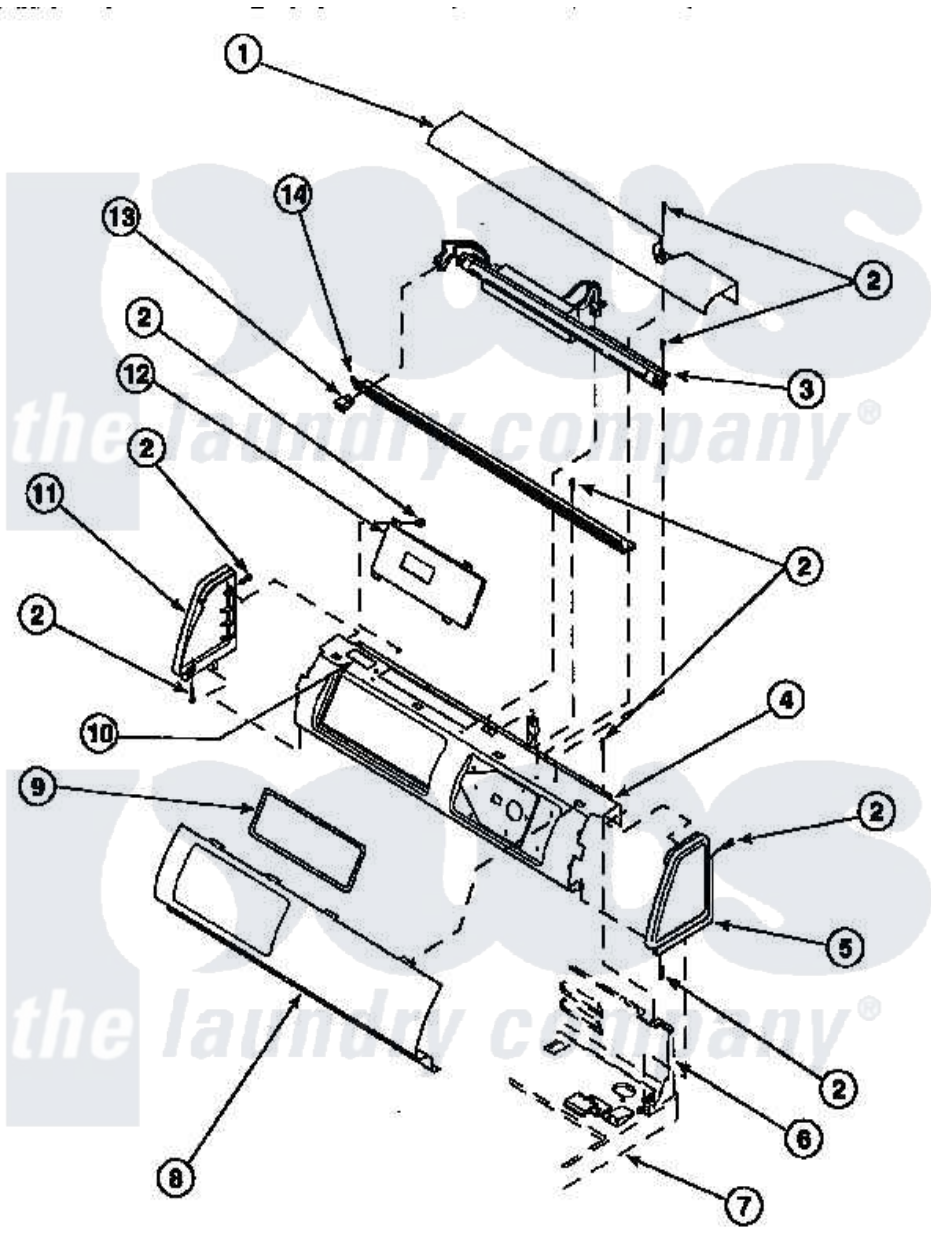

# Amana CE8317W2 (BOM: PCE8317W2) 09 - GRAPHIC PANEL, CONTROL HOOD AND CONTROLS

Amana Residential Amana CE8317W2 (BOM: PCE8317W2) Dryer Parts Parts Diagram 09 - GRAPHIC PANEL, CONTROL HOOD AND CONTROLS  
 Click on the part number to view part

Item	Original Part Number	Replaced By	Status	Part Description
1	500303		Not Available	COVER, TOP
2	501086	<a href="#">90767</a>		Screw, 8A X 3/8 HeX Washer Head Tapping
5	34817		Not Available	END CAP(RIGHT)
6	500343		Not Available	PANEL,BACK(HOME HOOD)
7	500085P		Not Available	(ADD LETTER L-L, W-W TO PART N
11	34818		Not Available	END CAP(LEFT)