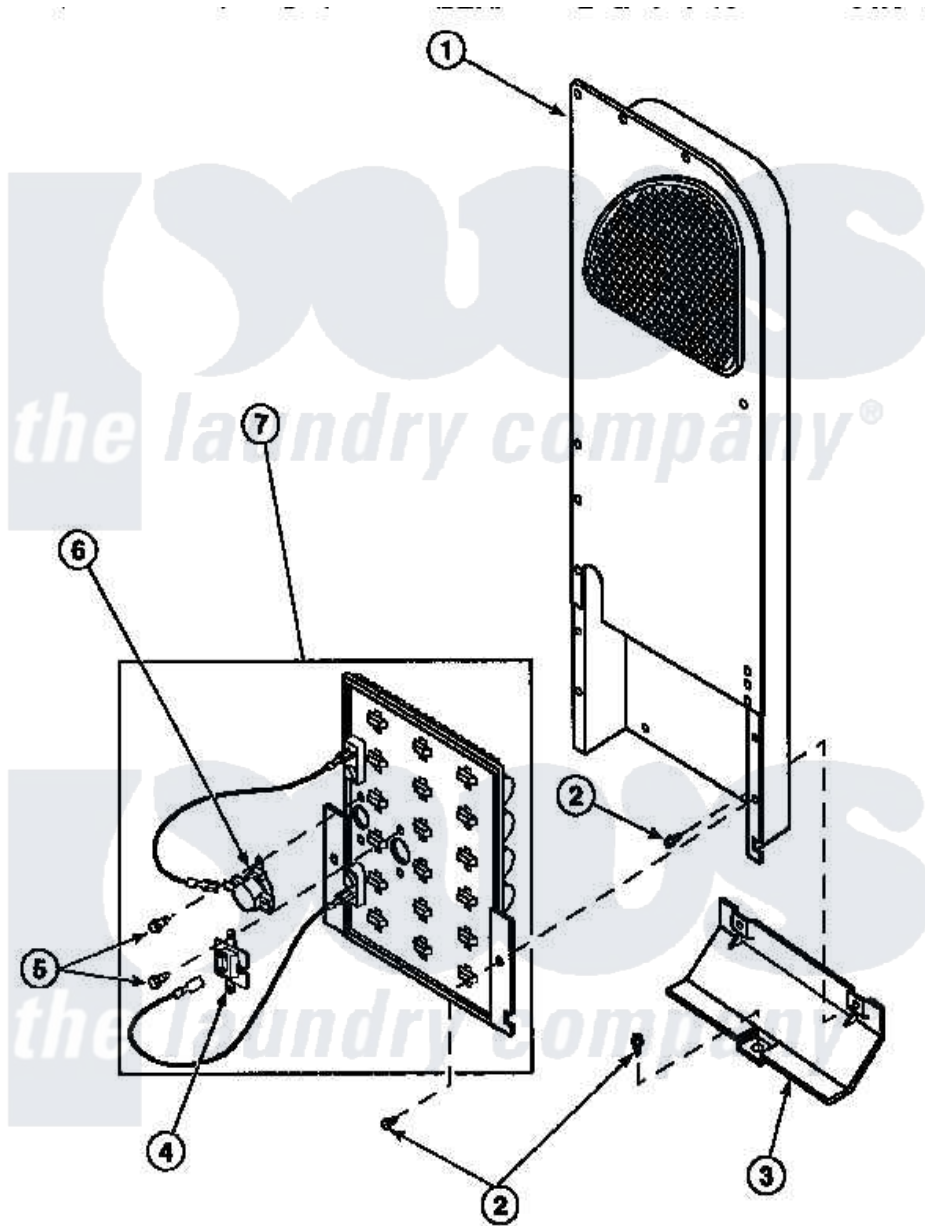

**Amana CE8317W2 (BOM: PCE8317W2) 10 - HEATER BOX ASSY
ORIGINALLY ON ELEC DRYER**

Amana Residential Amana CE8317W2 (BOM: PCE8317W2) Dryer Parts Parts Diagram 10 - HEATER BOX
ASSY ORIGINALLY ON ELEC DRYER
Click on the part number to view part

Item	Original Part Number	Replaced By	Status	Part Description
1	500179P	503605		Assembly, Heater Duct
2	501668	503688		Screw, 10B-16 X .34 I
3	60952		Not Available	SHIELD,HEAT DUCT
4	62600	40113801		Fuse, Thermal
5	23222	3177991		Screw
6	500807			Thermostat, Dpst
7	61928			Heater Assembly 208V
"	61927			Heater Assembly