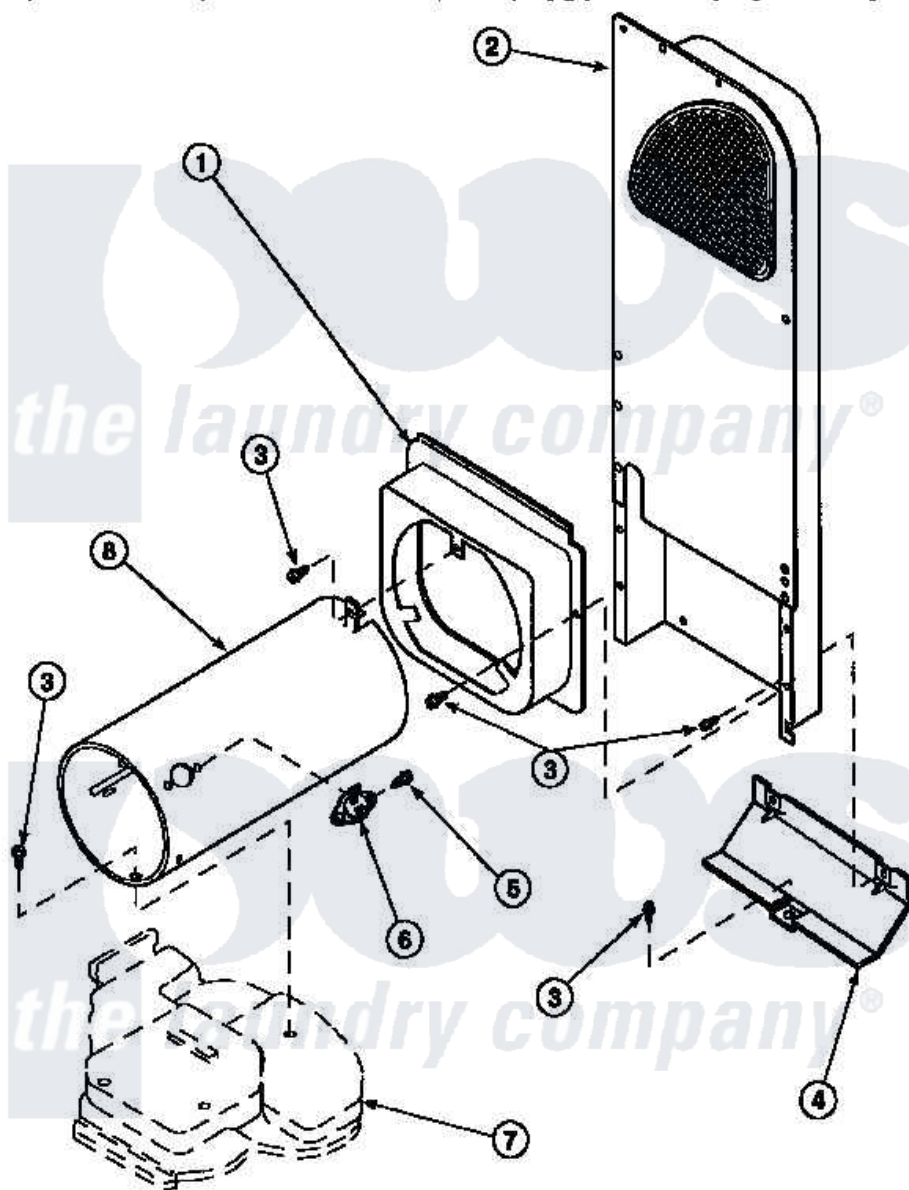

**Amana CE8317W2 (BOM: PCE8317W2) 11 - HEATER BOX ASSY
ORIGINALLY ON GAS DRYER**

Amana [Residential Amana CE8317W2 \(BOM: PCE8317W2\) Dryer Parts](#) Parts Diagram 11 - HEATER BOX
ASSY ORIGINALLY ON GAS DRYER
[Click on the part number to view part](#)

Item	Original Part Number	Replaced By	Status	Part Description
2	500179P	503605		Assembly, Heater Duct
3	501668	503688		Screw, 10B-16 X .34 I
4	60952		Not Available	SHIELD,HEAT DUCT
7	500070			Base, Dryer