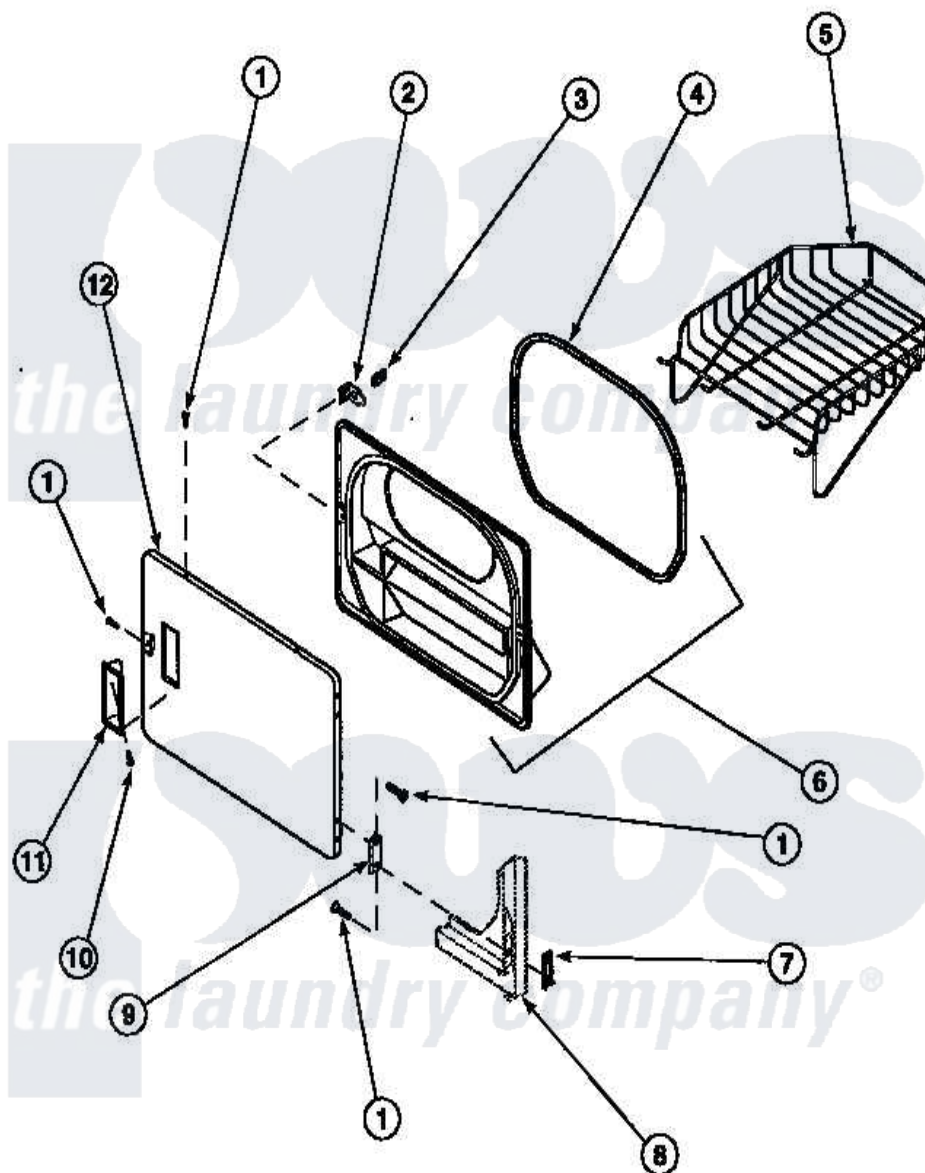

Amana CE8317W2 (BOM: PCE8317W2) 13 - LOADING DOOR WITH DRYING RACK

Amana Residential Amana CE8317W2 (BOM: PCE8317W2) Dryer Parts Parts Diagram 13 - LOADING DOOR WITH DRYING RACK

Click on the part number to view part

Item	Original Part Number	Replaced By	Status	Part Description
1	500226			Screw, 8b-16 x 5/8 Tap
2	500223	40116201		Bracket, Door Strike
3	500039	510181		Strike Doormetal
4	500200		Not Available	SEAL,DOOR
5	501295P		Not Available	RACK, DRYING
6	500199		Not Available	ASSY,LINER & SEAL
7	500236			Clip, Door Hinge Mount
9	500041	Y503676		Hinge, Door And Top
10	500297	8281236		Screw
11	500042		Not Available	DOOR PULL