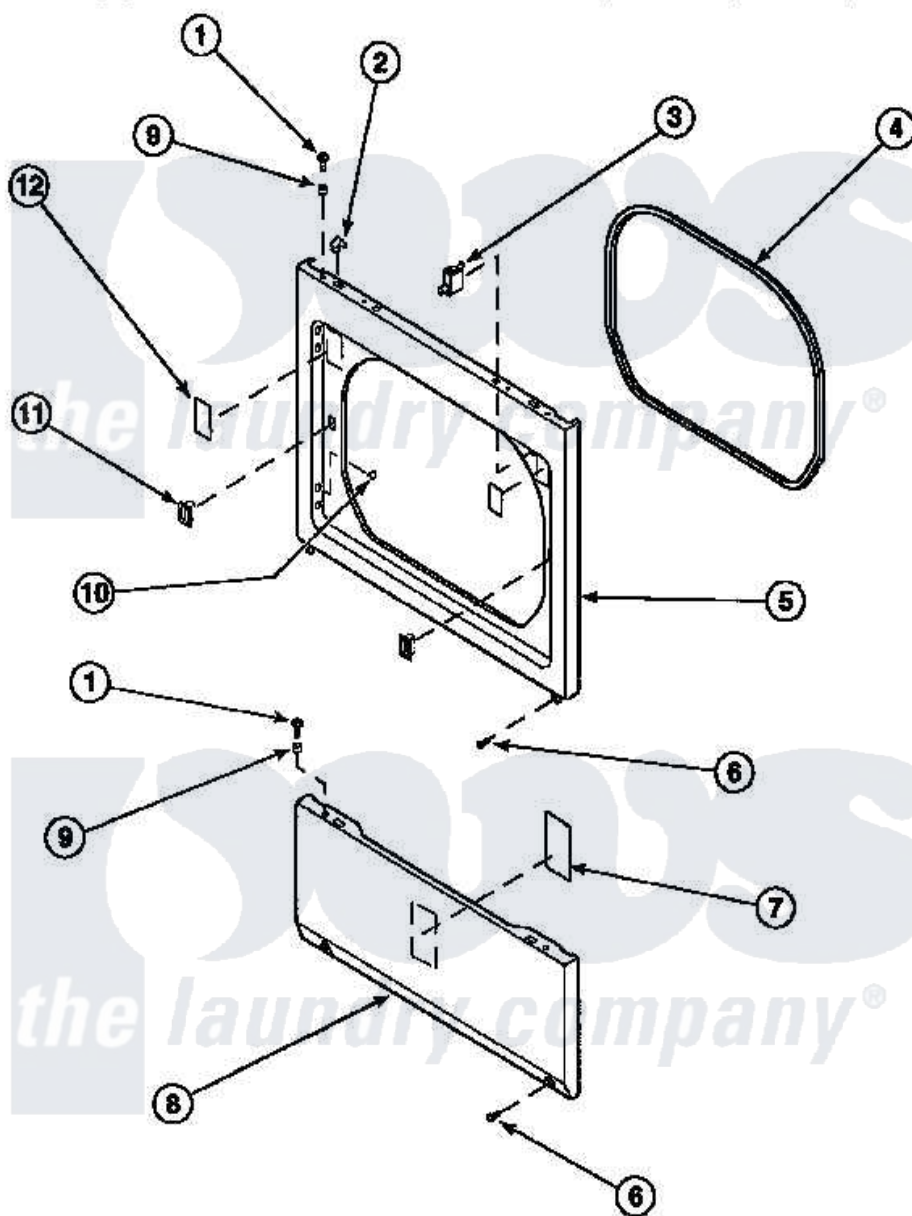

Amana CE8317W2 (BOM: PCE8317W2) 14 - LOWER ACCESS PANEL, FRONT PANEL AND SEAL

Amana Residential Amana CE8317W2 (BOM: PCE8317W2) Dryer Parts Parts Diagram 14 - LOWER ACCESS PANEL, FRONT PANEL AND SEAL
Click on the part number to view part

Item	Original Part Number	Replaced By	Status	Part Description
1	32671	Y014874		Screw, Idler Arm And Sleeve
2	56080	22001650		Fastener, Spring
3	Y62872	W10169313		Switch-Dor
4	500034			Seal, Front Panel
6	33562	27001200		Screw
9	56079	505187		Locator, Panel
10	500227	505295		Screw, No.8ab-16 x 3/4 PH
11	54660	LA-1003		Door Catch Kit