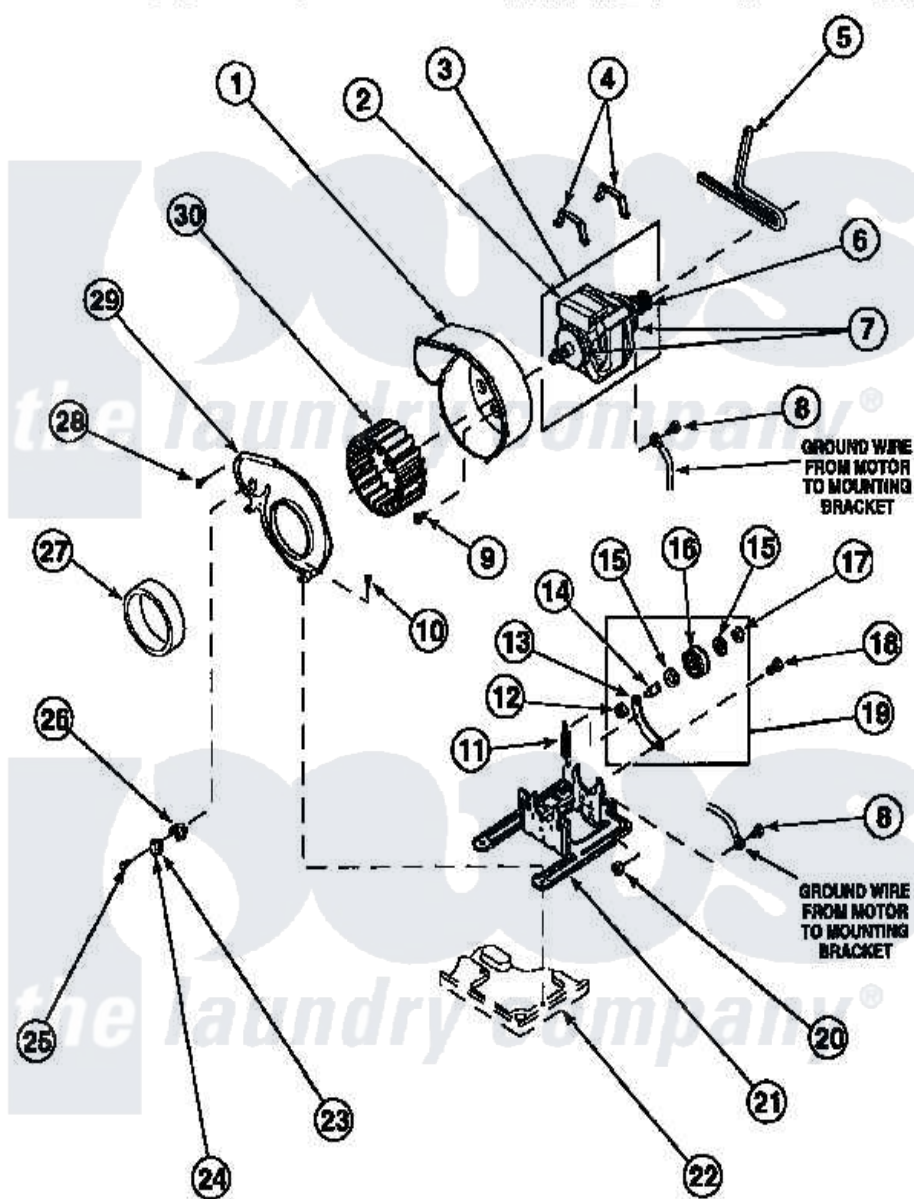

Amana CE8317W2 (BOM: PCE8317W2) 15 - MOTOR, EXHAUST FAN AND BELT

Amana Residential Amana CE8317W2 (BOM: PCE8317W2) Dryer Parts Parts Diagram 15 - MOTOR, EXHAUST FAN AND BELT

[Click on the part number to view part](#)

Item	Original Part Number	Replaced By	Status	Part Description
1	56020			Housing, Blower
2	501218		Not Available	MOTOR SWITCH (DOES NOT INCLUDE THERMAL PROT
3	501211	2200376		Motor
4	Y58047	660658		Clamp, Motor Mounting 343481 685441
5	59174	40111201		Belt, Cylinder
6	500011			Pulley, Motor
7	590P3			Motor Hub Ring Kit
8	20530			Screw, 10-24 x 3/8 Hex
9	Y31645	27001200		Screw
10	33562	27001200		Screw
11	56076			Spring, Idler
12	56156	358160		Nut
13	500910	37001144		Assembly- Idler

14	56461		Shaft
15	52549		Washer, 501 ID X3/4 Odx
16	Y54414		Assembly, Wheel And Bearing
17	23748		Ring, Retaining
18	500824		Screw, 1/4-20 Unc Hex
19	500269	37001287	Assembly, Idler Lever/Shaft/Pulley
20	52566	27001225	Nut, Jam Mid Lock 1/4-20
21	500822	503613	Mount, Motor
22	500070		Base, Dryer
24	503551		Thermostat, Cycling
"	Y61372		Thermostat
25	23222	3177991	Screw
"	Y33561	489464	Screw
26	61401	61623	Thermostat, Heater-BR
27	500313		Seal, Blower Housing
28	31260		Screw, No.8 X 3/8 Ind H
29	500078	511969P	Kit Blower Housing And Cover
30	56000	510139P	Assembly Blower Fan Package