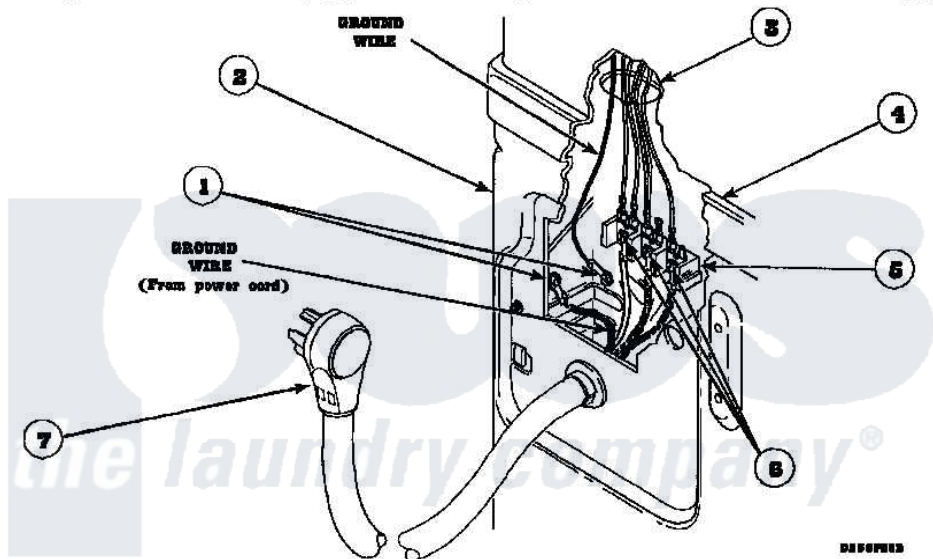

Amana CE8317W2 (BOM: PCE8317W2) 17 - POWER CORDS

Amana Residential Amana CE8317W2 (BOM: PCE8317W2) Dryer Parts Parts Diagram 17 - POWER CORDS
 Click on the part number to view part

Item	Original Part Number	Replaced By	Status	Part Description
1	20530			Screw, 10-24 x 3/8 Hex
2	500001P		Not Available	(ADD LETTER BEFORE "P" IN PART
3	500343		Not Available	PANEL, BACK(HOME HOOD)
4	500085P		Not Available	(ADD LETTER L-L, W-W TO PART N
5	61923P	61923		Block, Terminal
6	Y61199	3400094		Screw, 10-32 X 3/8
7	57637			Assembly, Lead-In Cord