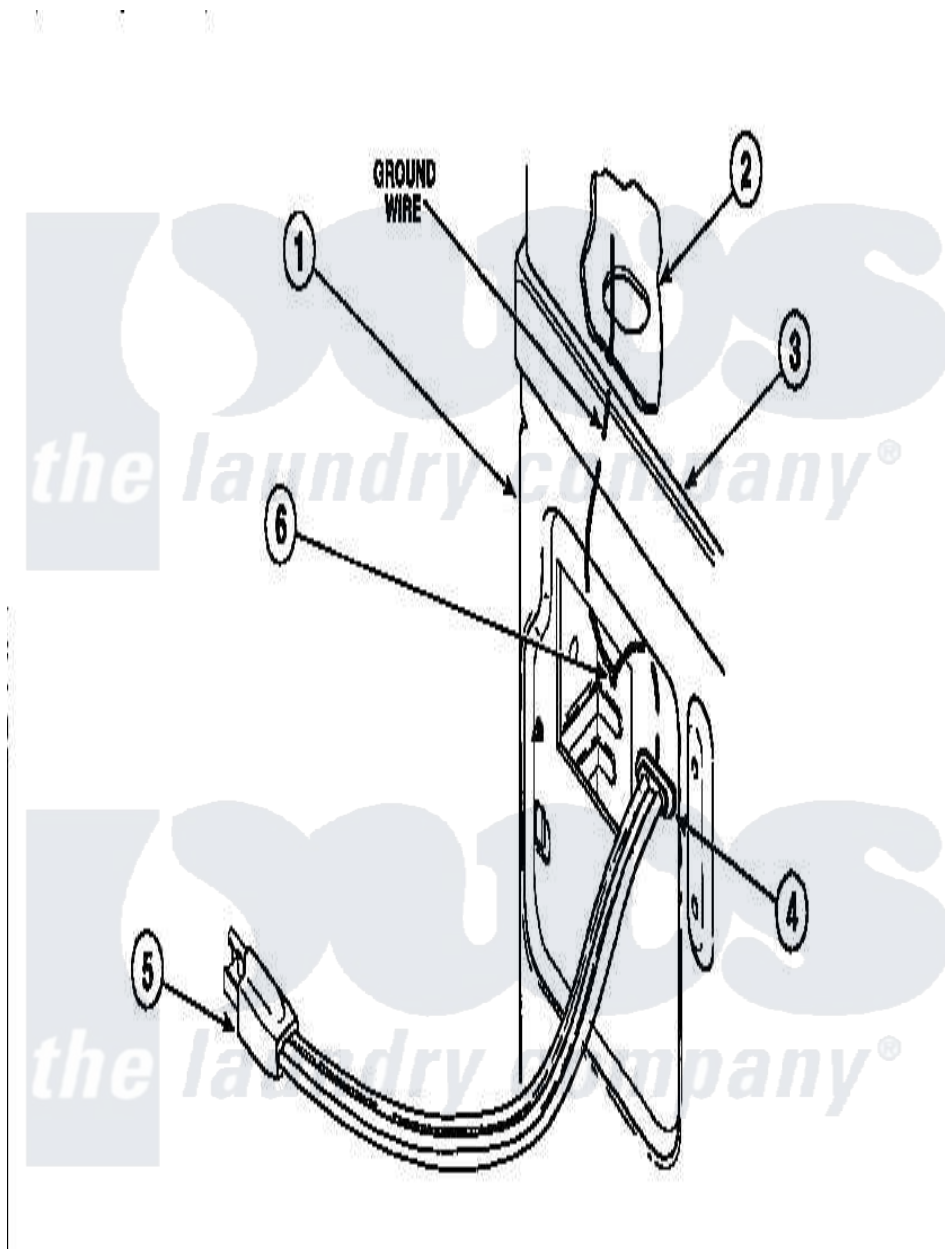

Amana CE8317W2 (BOM: PCE8317W2) 18 - POWER CORDS

Amana Residential Amana CE8317W2 (BOM: PCE8317W2) Dryer Parts Parts Diagram 18 - POWER CORDS
 Click on the part number to view part

Item	Original Part Number	Replaced By	Status	Part Description
1	500001P		Not Available	(ADD LETTER BEFORE "P" IN PART
2	500343		Not Available	PANEL,BACK(HOME HOOD)
3	500085P		Not Available	(ADD LETTER L-L, W-W TO PART N
6	20530			Screw, 10-24 x 3/8 Hex