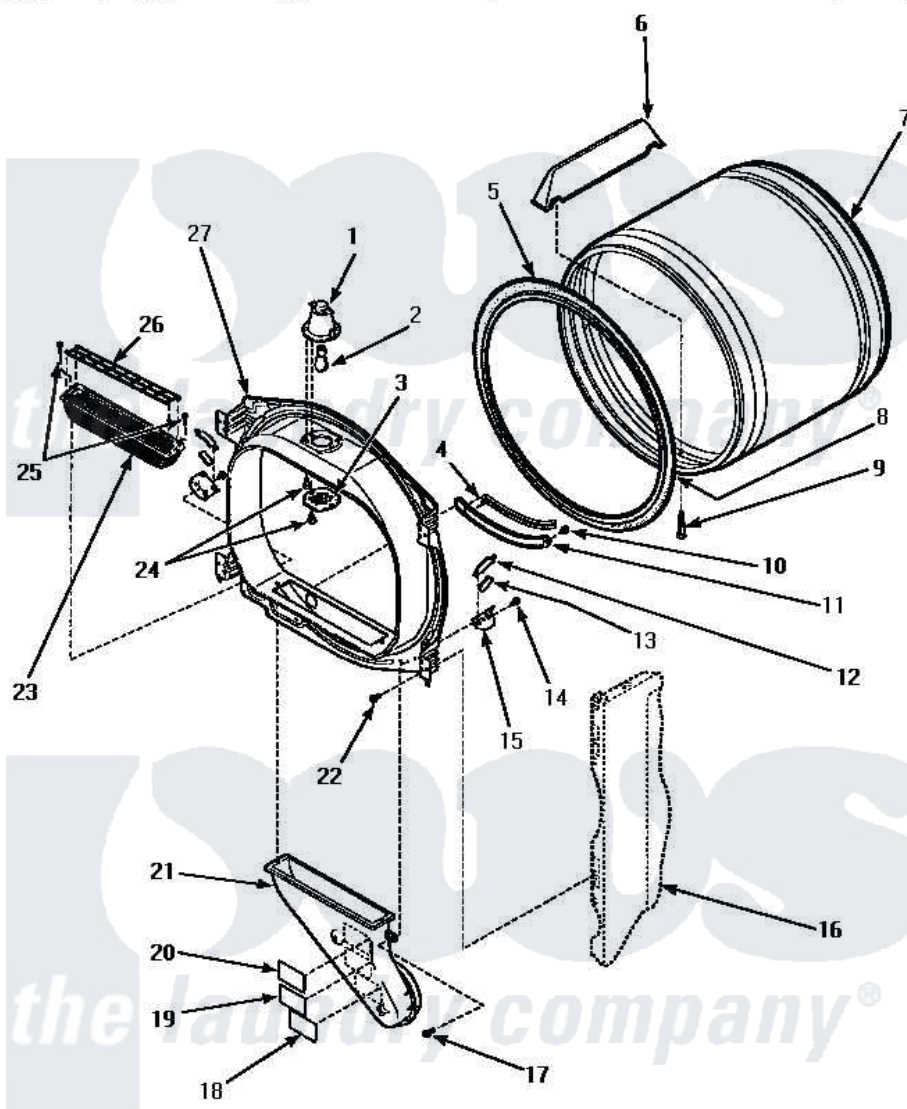

# Amana CE8407W (BOM: PCE8407W) 04 - FR BLKHD, AIR DUCT, FELT SEAL & CYLINDER

## FRONT BULKHEAD, AIR DUCT, FELT SEAL AND CYLINDER

Amana Residential Amana CE8407W (BOM: PCE8407W) Dryer Parts Parts Diagram 04 - FR BLKHD, AIR DUCT, FELT SEAL & CYLINDER

[Click on the part number to view part](#)

Item	Original Part Number	Replaced By	Status	Part Description
1	500153		Not Available	CYLINDER LIGHT HOUSING
2	Y60954	<a href="#">67001316</a>		Bulb, Light
3	500094		Not Available	LENS,DRUM LIGHT
5	501801	<a href="#">37001132</a>		Seal, Cylinder
6	500022	<a href="#">510102</a>		Baffle- SH
7	500013WP		Not Available	ASSY,CYLINDER-HOME-
8	22506P	<a href="#">511637P</a>		Adh Dow 737 Clr 3 Oz Tube
9	<a href="#">Y62588</a>			Screw, 10BT-12 X 1 Tap
10	501668	<a href="#">503688</a>		Screw, 10B-16 X .34 I
11	501246		Not Available	MOUNTING,MOISTURE SENSOR
12	Y501676	<a href="#">37001298</a>		Glide- Dry
13	500121	<a href="#">510189</a>		Pad Felt
14	501668	<a href="#">503688</a>		Screw, 10B-16 X .34 I
15	501554	<a href="#">12002090</a>		Bracket