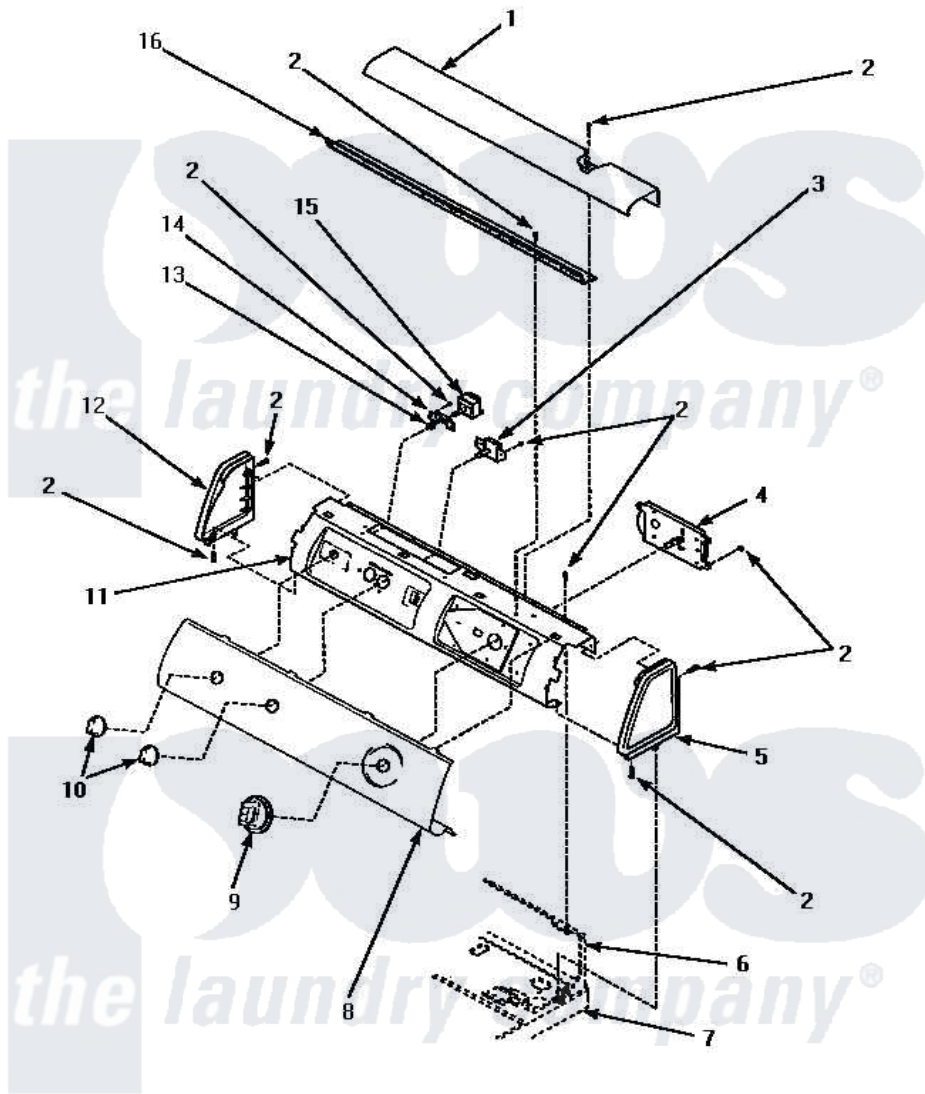

Amana CE8407W (BOM: PCE8407W) 05 - GRAPHIC PANEL, CONTROL HOOD & CONTROLS

GRAPHIC PANEL, CONTROL HOOD AND CONTROLS

Amana [Residential Amana CE8407W \(BOM: PCE8407W\) Dryer Parts](#) Parts Diagram 05 - GRAPHIC PANEL, CONTROL HOOD & CONTROLS

[Click on the part number to view part](#)

Item	Original Part Number	Replaced By	Status	Part Description
"	NOTE:		Not Available	IF DRYER IS INSTALLED IN A MANUFACTURED (MOBILE) HOME, OR IF LOCAL CODES DO NOT PERMIT GROUNDING THROUGH THE NEUTRAL, THIS WIRE WILL NOT BE CONNECTED TO THE DR
1	500303W			Cover, Top
2	501086	90767		Screw, 8A X 3/8 HeX Washer Head Tapping
3	500823			Signal, Rotary
4	59421	502967P		Timer 5 Cycle Package
5	34817W		Not Available	PANEL,END-RH
6	Y00000000		Not Available	SEE NOTE CONTROL HOOD REAR PANEL
7	Y00000000		Not Available	SEE NOTE CABINET TOP
8	501564W		Not Available	PANEL, GRAPHICS

9	500775W	502220W	Knob, Timer
10	35330W	36701W	Knob
11	500300		Not Available BRACKET,CONTROL SUPPORT-MECH
12	34818W		Not Available PANEL,END-LH
13	57584		Not Available NUT
14	59704		Bracket, Switch Mount
15	Y61511		Not Available SWITCH,FABRIC SELECTOR
16	500305		Not Available DIFFUSER W/OUT HOLE