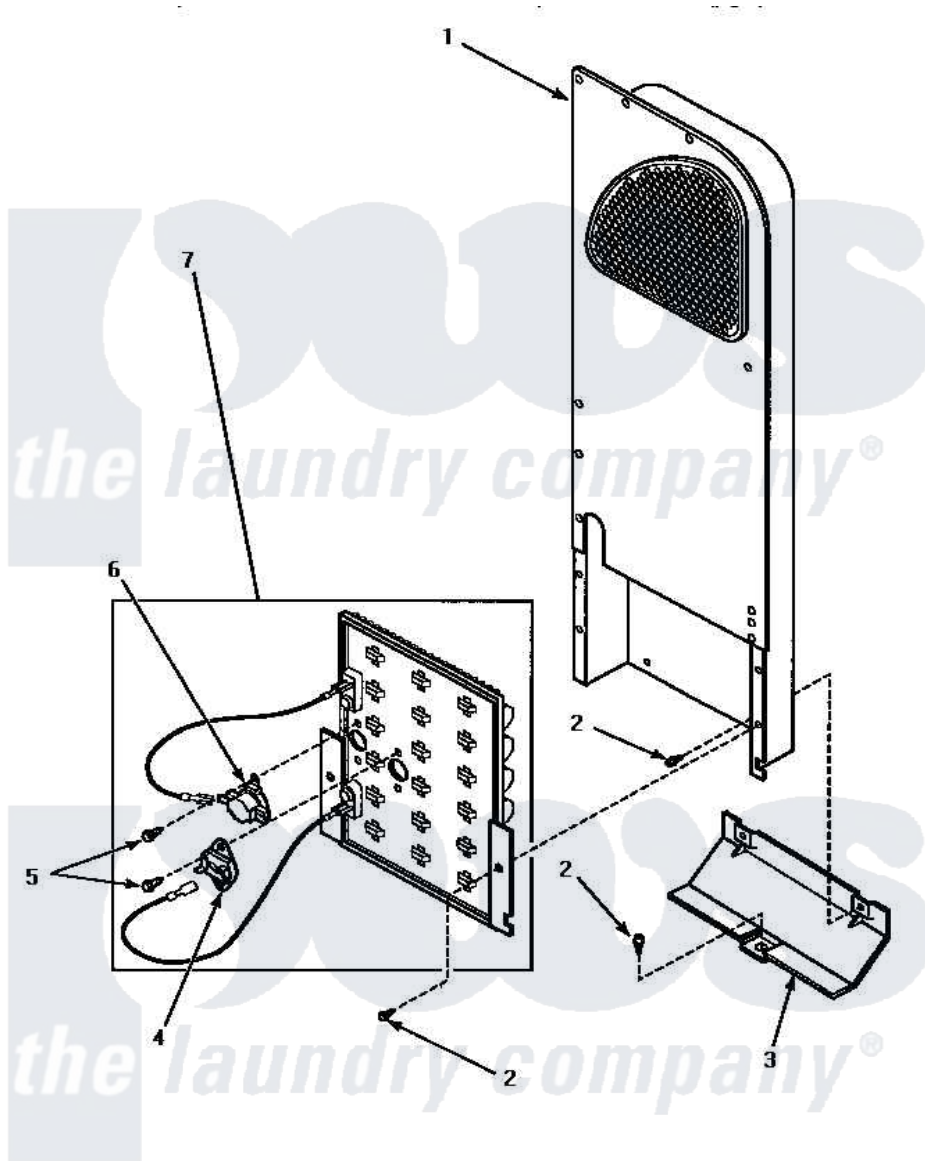

# Amana CE8407W (BOM: PCE8407W) 06 - HEATER BOX ASSY (ORIGINAL)

## HEATER BOX ASSEMBLY ORIGINALLY ON DRYER (Electric Model Dryers)

Amana [Residential Amana CE8407W \(BOM: PCE8407W\) Dryer Parts](#) Parts Diagram 06 - HEATER BOX ASSY  
(ORIGINAL)

[Click on the part number to view part](#)