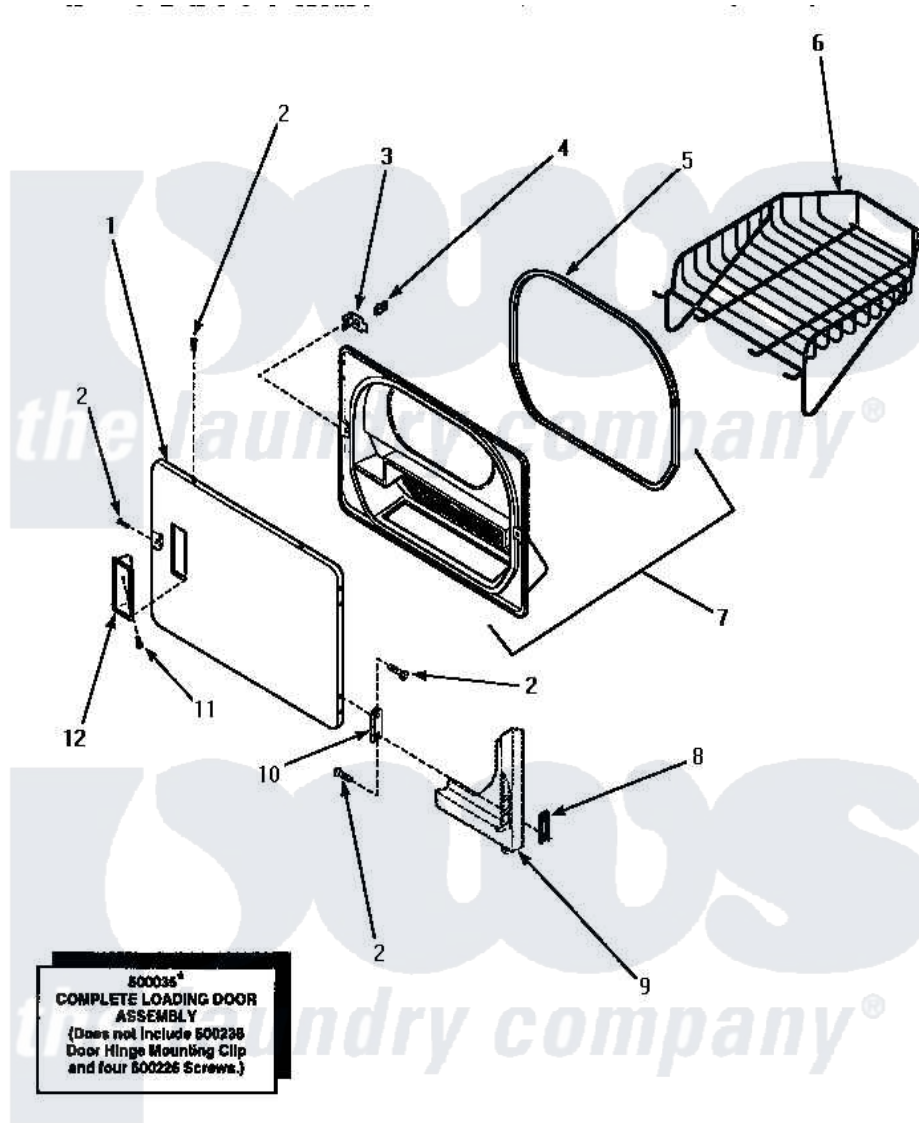

# Amana CE8407W (BOM: PCE8407W) 08 - LOADING DOOR WITH DRYING RACK

## LOADING DOOR WITH DRYING RACK

Amana [Residential Amana CE8407W \(BOM: PCE8407W\) Dryer Parts](#) Parts Diagram 08 - LOADING DOOR WITH DRYING RACK

[Click on the part number to view part](#)

Item	Original Part Number	Replaced By	Status	Part Description
1	<a href="#">500040L</a>			Assembly, Door-Home
"	<a href="#">500040W</a>			Assembly, Door-Home
2	<a href="#">500226</a>			Screw, 8b-16 x 5/8 Tap
3	500223	<a href="#">40116201</a>		Bracket, Door Strike
4	500039	<a href="#">510181</a>		Strike Doormetal
5	500200		Not Available	SEAL,DOOR
6	501295P		Not Available	RACK, DRYING
7	500199		Not Available	ASSY,LINER & SEAL
8	<a href="#">500236</a>			Clip, Door Hinge Mount
9	Y00000000		Not Available	SEE NOTE FRONT PANEL
10	500041	<a href="#">Y503676</a>		Hinge, Door And Top
11	500297	<a href="#">8281236</a>		Screw
12	500042L		Not Available	PULL,DOOR
"	500042W		Not Available	PULL,DOOR
NI	500035W		Not Available	ASSY,DOOR-HOME