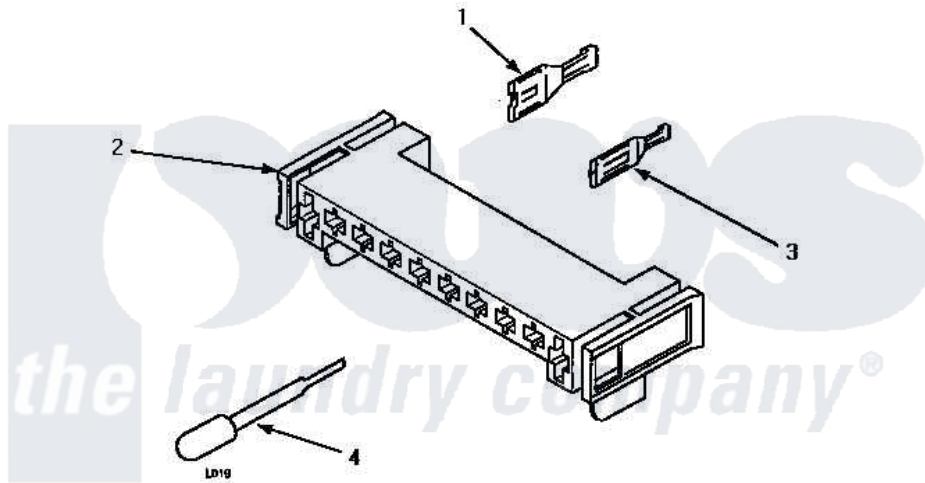

Amana CE8407W (BOM: PCE8407W) 11 - MTR CONN BLOCK/TERM & EXTRACTOR TOOL

MOTOR CONNECTION BLOCK, TERMINALS AND TERMINAL EXTRACTOR TOOLS

Amana [Residential Amana CE8407W \(BOM: PCE8407W\) Dryer Parts](#) Parts Diagram 11 - MTR CONN BLOCK/TERM & EXTRACTOR TOOL

[Click on the part number to view part](#)

Item	Original Part Number	Replaced By	Status	Part Description
1	00255		Not Available	(1/4 INCH-FOR (1) 12 GAUGE WIR
"	Y00256			Spade Terminal Or
2	500338			Housing-10 Position
3	Y00188			Molex Terminal
4	283P4			Terminal Extractor Tool
5	190P4			Terminal Extractor Tool