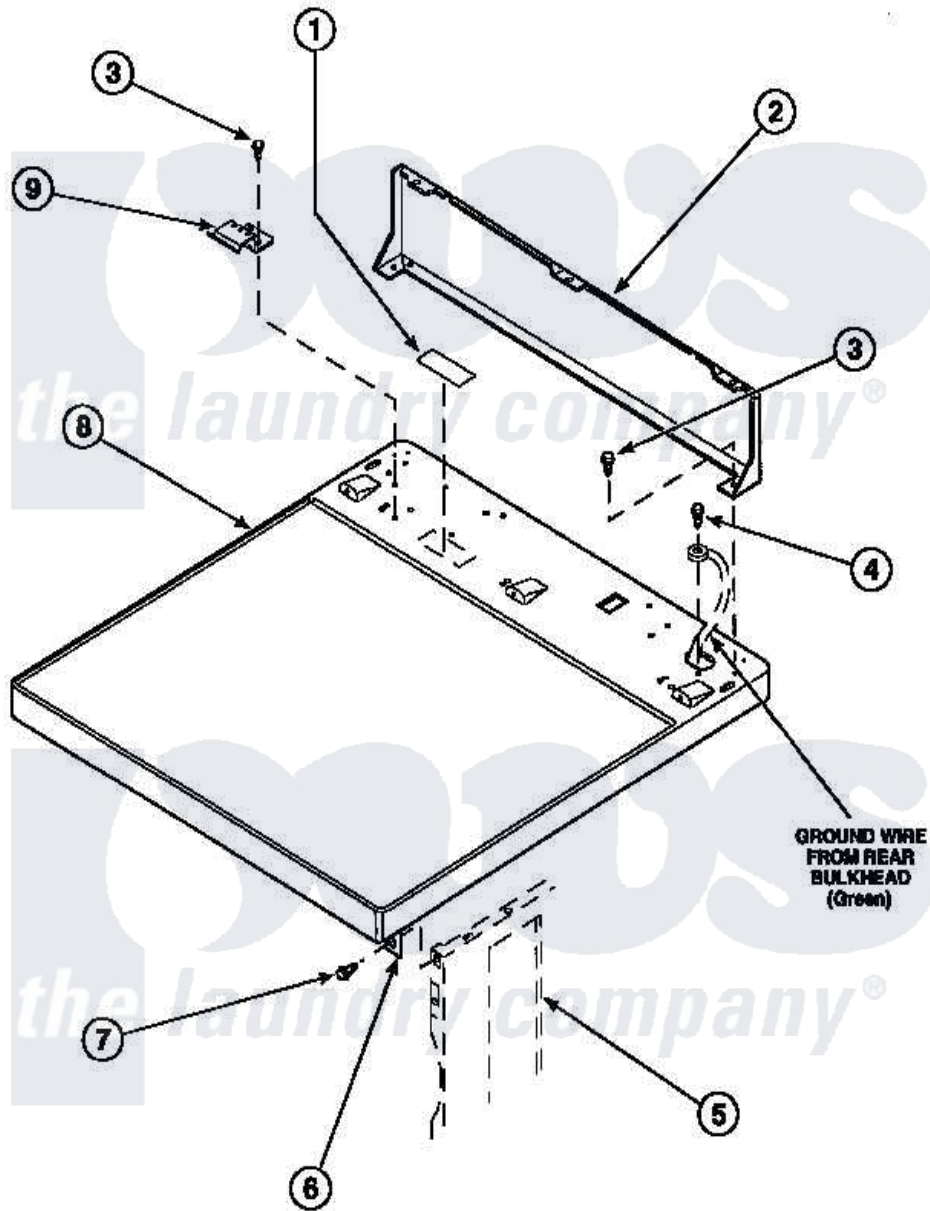

Amana CE8407W2 (BOM: PCE8407W2) 01 - CABINET TOP AND CONTROL HOOD REAR PANEL

Amana Residential Amana CE8407W2 (BOM: PCE8407W2) Dryer Parts Parts Diagram 01 - CABINET TOP AND CONTROL HOOD REAR PANEL
 Click on the part number to view part

Item	Original Part Number	Replaced By	Status	Part Description
2	500343		Not Available	PANEL,BACK(HOME HOOD)
3	501086	90767		Screw, 8A X 3/8 HeX Washer Head Tapping
4	20530			Screw, 10-24 x 3/8 Hex
5	500001P		Not Available	(ADD LETTER BEFORE "P" IN PART
6	500084	40130801		Bracket, Top Mount
7	33562	27001200		Screw
8	500085P		Not Available	(ADD LETTER L-L, W-W TO PART N
9	501241	Y503876		Clip, Hold Down
NI	500314		Not Available	LABEL, WARNING