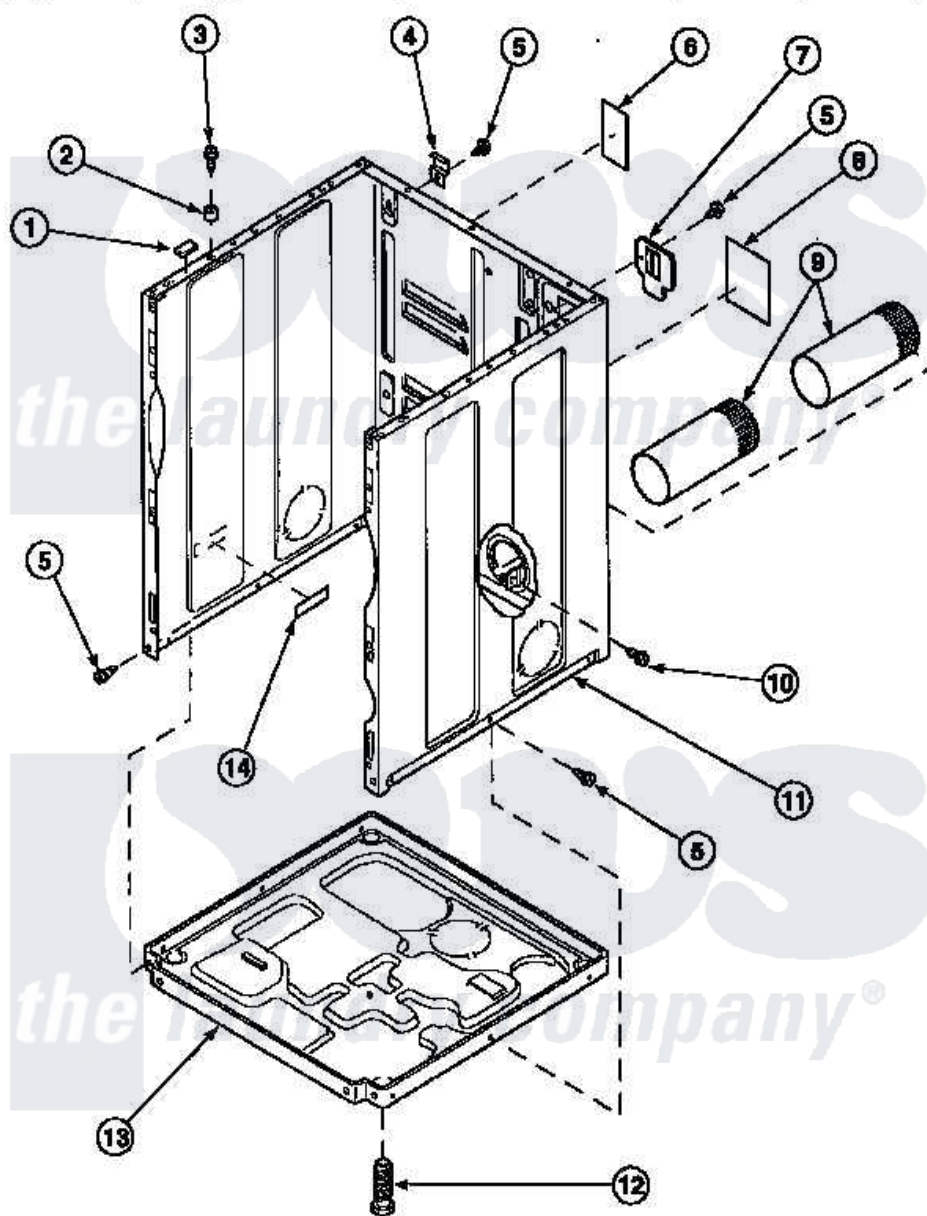

# Amana CE8407W2 (BOM: PCE8407W2) 02 - CABINET, EXHAUST DUCT AND BASE

Amana Residential Amana CE8407W2 (BOM: PCE8407W2) Dryer Parts Parts Diagram 02 - CABINET, EXHAUST DUCT AND BASE

[Click on the part number to view part](#)

Item	Original Part Number	Replaced By	Status	Part Description
1	<a href="#">Y56128</a>			Pad, Bumper
2	56079	<a href="#">505187</a>		Locator, Panel
3	32671	<a href="#">Y014874</a>		Screw, Idler Arm And Sleeve
4	<a href="#">500003</a>			Hinge, Top
5	33562	<a href="#">27001200</a>		Screw
7	500114	<a href="#">510903</a>		Plate Access Panel
8	501289		Not Available	(ELECTRIC MODELS)
9	500064	<a href="#">505518</a>		Duct, Exhaust
10	501668	<a href="#">503688</a>		Screw, 10B-16 X .34 I
11	500001P		Not Available	(ADD LETTER BEFORE "P" IN PART
12	<a href="#">Y500101</a>			Leg, Leveling
13	<a href="#">500070</a>			Base, Dryer
14	61294		Not Available	(ELECTRIC MODELS)
NI	<a href="#">521P3</a>			Kit, Flex Vent-Display