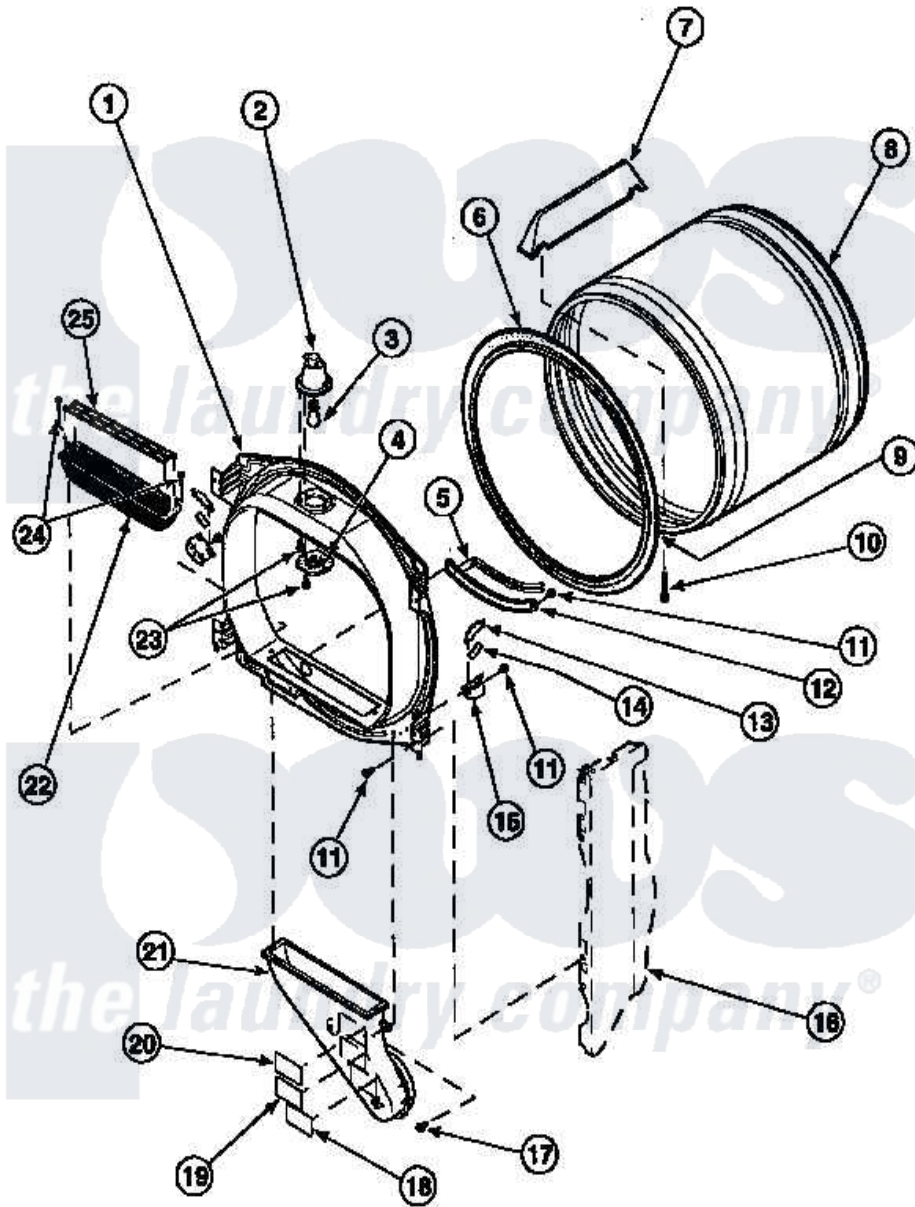

**Amana CE8407W2 (BOM: PCE8407W2) 03 - FR BLKHD, AIR DUCT, FELT SEAL & CYLINDER**

Amana Residential Amana CE8407W2 (BOM: PCE8407W2) Dryer Parts Parts Diagram 03 - FR BLKHD, AIR DUCT, FELT SEAL & CYLINDER  
 Click on the part number to view part

Item	Original Part Number	Replaced By	Status	Part Description
1	<a href="#">500016W</a>			Assembly, Bulkhead Front Complete
2	500153		Not Available	CYLINDER LIGHT HOUSING
3	Y60954	<a href="#">67001316</a>		Bulb, Light
4	500094		Not Available	LENS,DRUM LIGHT
6	501801	<a href="#">37001132</a>		Seal, Cylinder
7	500022	<a href="#">510102</a>		Baffle- SH
8	500013WP		Not Available	ASSY,CYLINDER-HOME-
9	22506P	<a href="#">511637P</a>		Adh Dow 737 Clr 3 Oz Tube
10	<a href="#">Y62588</a>			Screw, 10BT-12 X 1 Tap
13	Y501676	<a href="#">37001298</a>		Glide- Dry
15	501554	<a href="#">12002090</a>		Bracket
16	500001P		Not Available	(ADD LETTER BEFORE "P" IN PART
17	Y31645	<a href="#">27001200</a>		Screw

18	56259	Not Available	STICKER
20	500314	Not Available	LABEL, WARNING
21	502231	Not Available	DUCT, HEAT
22	<a href="#">502140P</a>		Filter, Lint Kit
23	500248	<a href="#">M0211530</a>	Screw-SM No.8-18 X 3/8"
24	<a href="#">500226</a>		Screw, 8b-16 x 5/8 Tap
25	<a href="#">502092</a>		Cover, Lint Filter