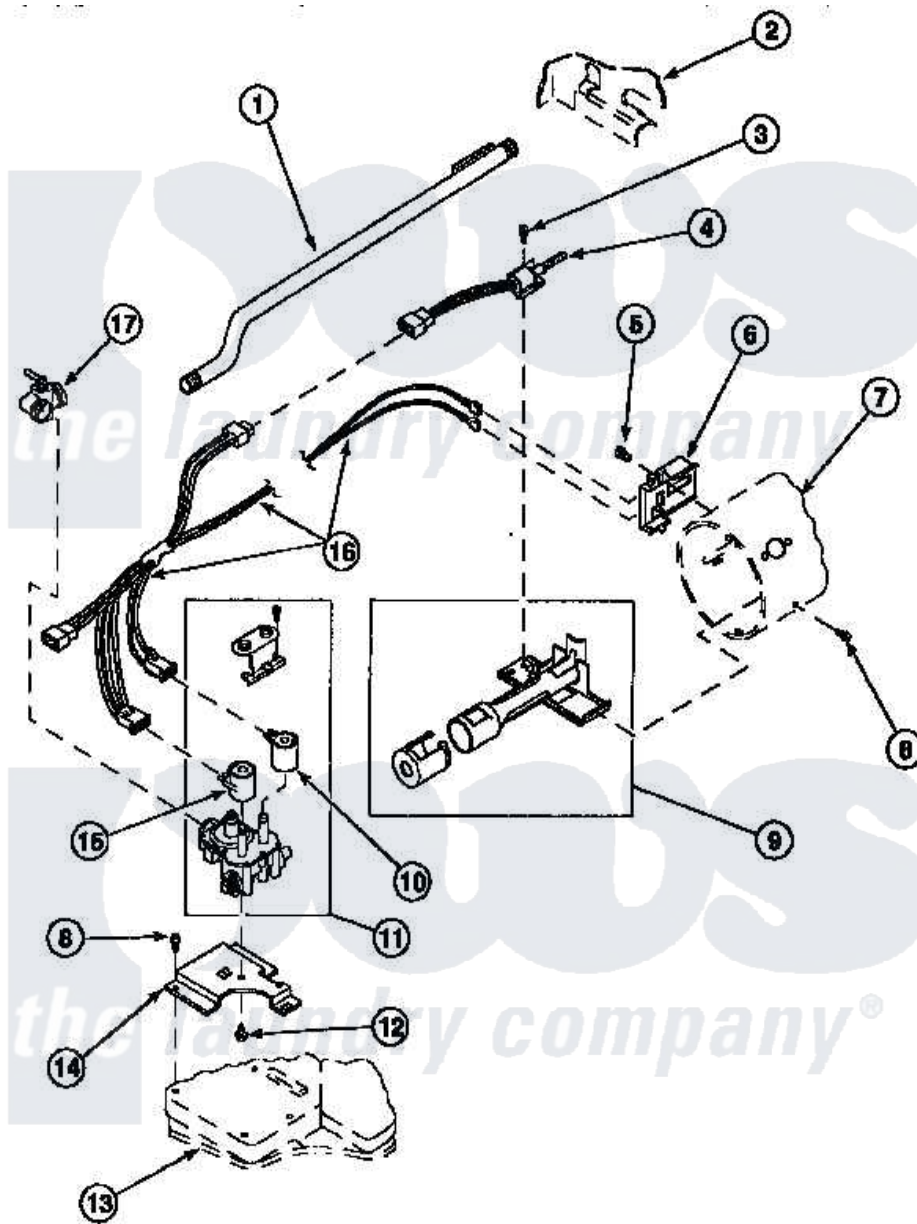

Amana CE8407W2 (BOM: PCE8407W2) 04 - GAS VALVE, IGNITER & GAS CONVERSION KITS

Amana Residential Amana CE8407W2 (BOM: PCE8407W2) Dryer Parts Parts Diagram 04 - GAS VALVE, IGNITER & GAS CONVERSION KITS

[Click on the part number to view part](#)

Item	Original Part Number	Replaced By	Status	Part Description
2	500001P		Not Available	(ADD LETTER BEFORE "P" IN PART
5	23222	3177991		Screw
8	501668	503688		Screw, 10B-16 X .34 I
13	500070			Base, Dryer
NI	Y502137		Not Available	WIRE HARNESS