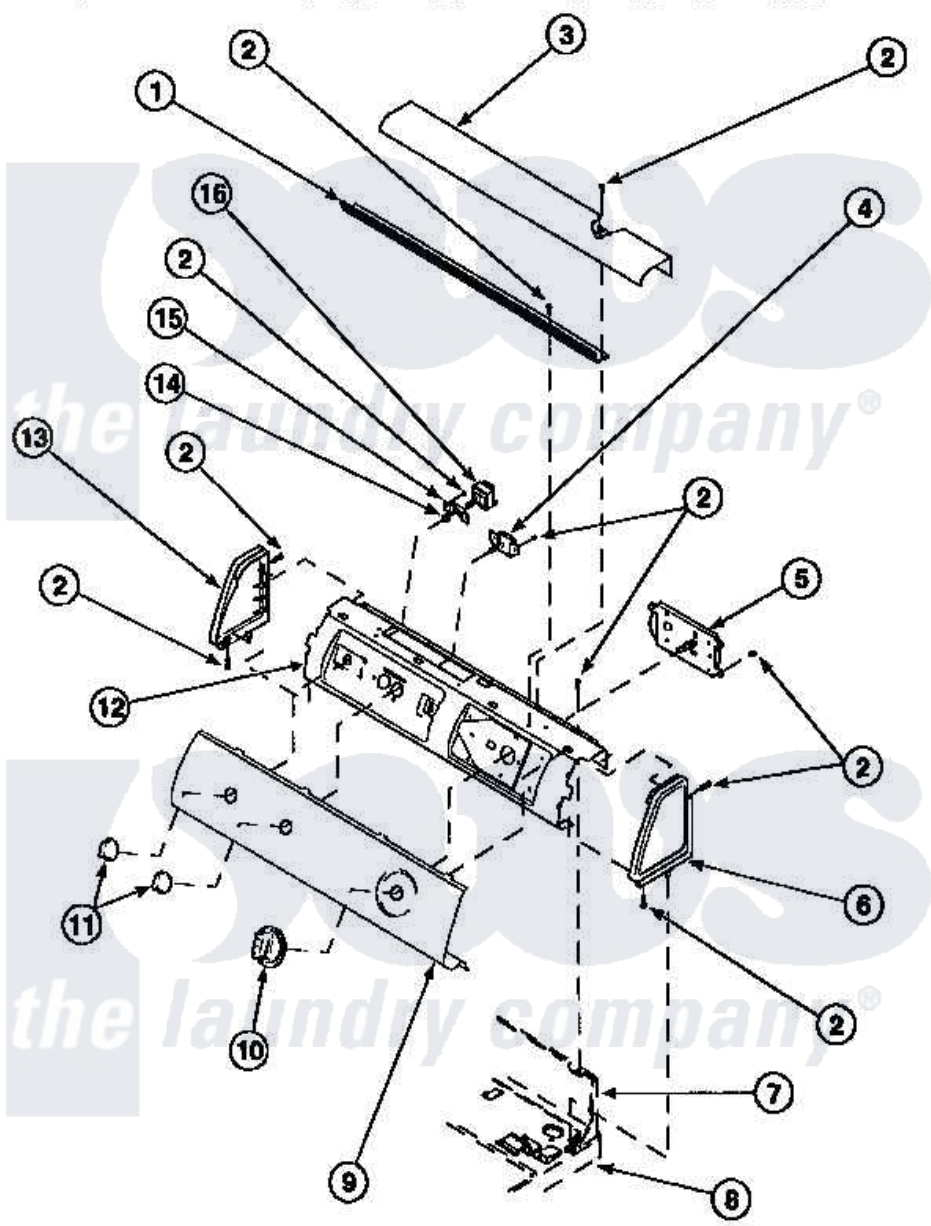

# Amana CE8407W2 (BOM: PCE8407W2) 05 - GRAPHIC PANEL, CONTROL HOOD AND CONTROLS

Amana Residential Amana CE8407W2 (BOM: PCE8407W2) Dryer Parts Parts Diagram 05 - GRAPHIC PANEL, CONTROL HOOD AND CONTROLS  
 Click on the part number to view part

Item	Original Part Number	Replaced By	Status	Part Description
1	500305		Not Available	DIFFUSER W/OUT HOLE
2	501086	<a href="#">90767</a>		Screw, 8A X 3/8 HeX Washer Head Tapping
3	500303		Not Available	COVER, TOP
4	<a href="#">500823</a>			Signal, Rotary
5	502967	<a href="#">502967P</a>		Timer 5 Cycle Package
6	34817		Not Available	END CAP(RIGHT)
7	500343		Not Available	PANEL,BACK(HOME HOOD)
8	500085P		Not Available	(ADD LETTER L-L, W-W TO PART N
9	502206		Not Available	GRAPHIC PANEL
"	502630		Not Available	GRAPHIC PANEL
10	502220		Not Available	KNOB, TIMER
11	36701		Not Available	KNOB, TEMP
12	500300		Not Available	BRACKET,CONTROL SUPPORT-MECH

13	34818	Not Available	END CAP(LEFT)
14	57584	Not Available	NUT
15	<a href="#">59704</a>		Bracket, Switch Mount
16	Y61511	Not Available	SWITCH,FABRIC SELECTOR