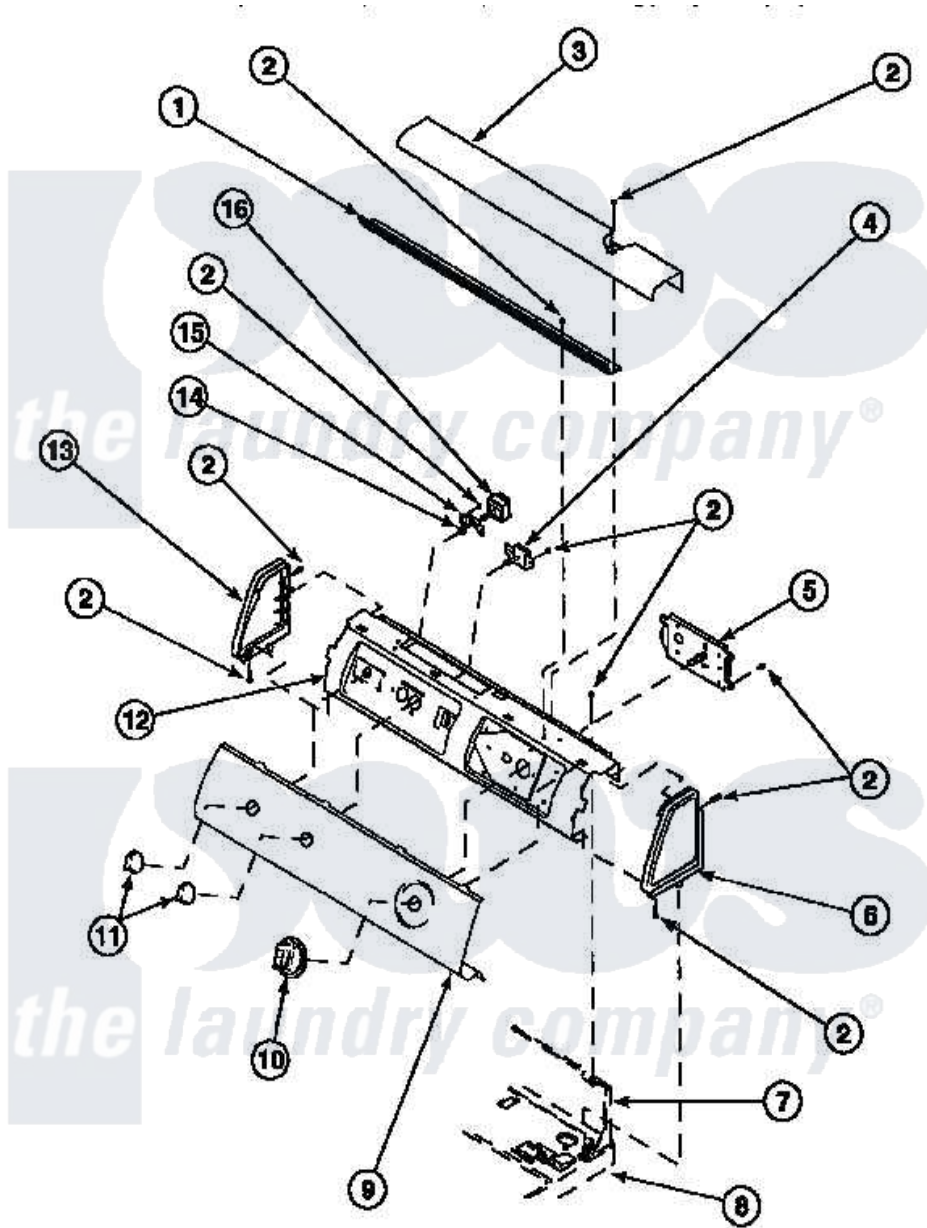

Amana CE8407W2 (BOM: PCE8407W2) 06 - GRAPHIC PANEL, CONTROL HOOD AND CONTROLS

Amana Residential Amana CE8407W2 (BOM: PCE8407W2) Dryer Parts Parts Diagram 06 - GRAPHIC PANEL, CONTROL HOOD AND CONTROLS
 Click on the part number to view part

Item	Original Part Number	Replaced By	Status	Part Description
1	500305		Not Available	DIFFUSER W/OUT HOLE
2	501086	90767		Screw, 8A X 3/8 HeX Washer Head Tapping
3	500303		Not Available	COVER, TOP
4	500823			Signal, Rotary
5	502967	502967P		Timer 5 Cycle Package
"	501881		Not Available	TIMER
6	34817		Not Available	END CAP(RIGHT)
7	500343		Not Available	PANEL,BACK(HOME HOOD)
8	500085P		Not Available	(ADD LETTER L-L, W-W TO PART N
10	502220		Not Available	KNOB, TIMER
11	36701		Not Available	KNOB, TEMP
12	500300		Not Available	BRACKET,CONTROL SUPPORT-MECH
13	34818		Not Available	END CAP(LEFT)