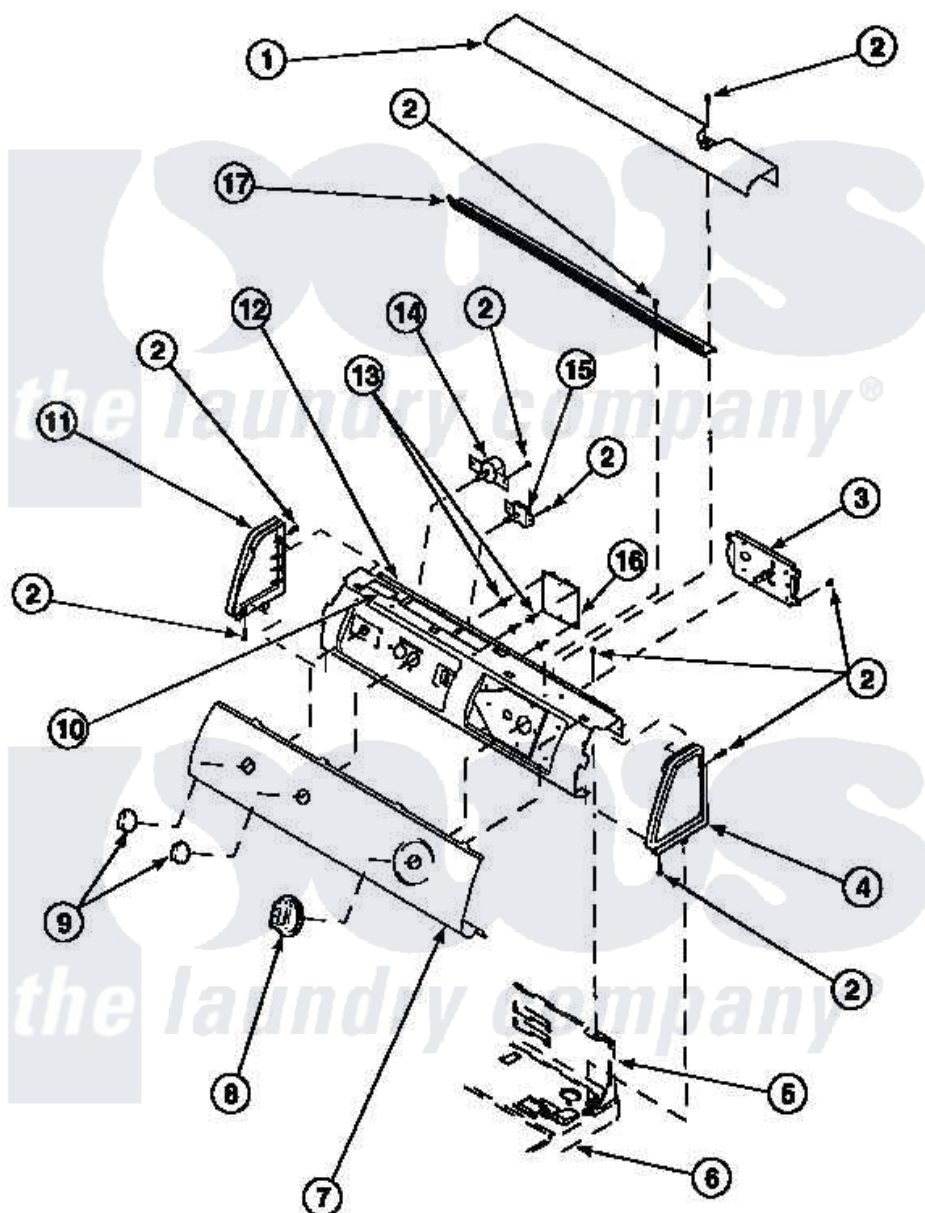

Amana CE8407W2 (BOM: PCE8407W2) 07 - GRAPHIC PANEL, CONTROL HOOD AND CONTROLS

Amana [Residential Amana CE8407W2 \(BOM: PCE8407W2\) Dryer Parts](#) Parts Diagram 07 - GRAPHIC PANEL, CONTROL HOOD AND CONTROLS
 Click on the part number to view part

Item	Original Part Number	Replaced By	Status	Part Description
1	500303		Not Available	COVER, TOP
2	501086	90767		Screw, 8A X 3/8 HeX Washer Head Tapping
3	502967	502967P		Timer 5 Cycle Package
"	501881		Not Available	TIMER
4	34817		Not Available	END CAP(RIGHT)
5	500343		Not Available	PANEL,BACK(HOME HOOD)
6	500085P		Not Available	(ADD LETTER L-L, W-W TO PART N
8	502220		Not Available	KNOB, TIMER
9	36701		Not Available	KNOB, TEMP
11	34818		Not Available	END CAP(LEFT)
12	500300		Not Available	BRACKET,CONTROL SUPPORT-MECH
15	500823			Signal, Rotary
17	500305		Not Available	DIFFUSER W/OUT HOLE