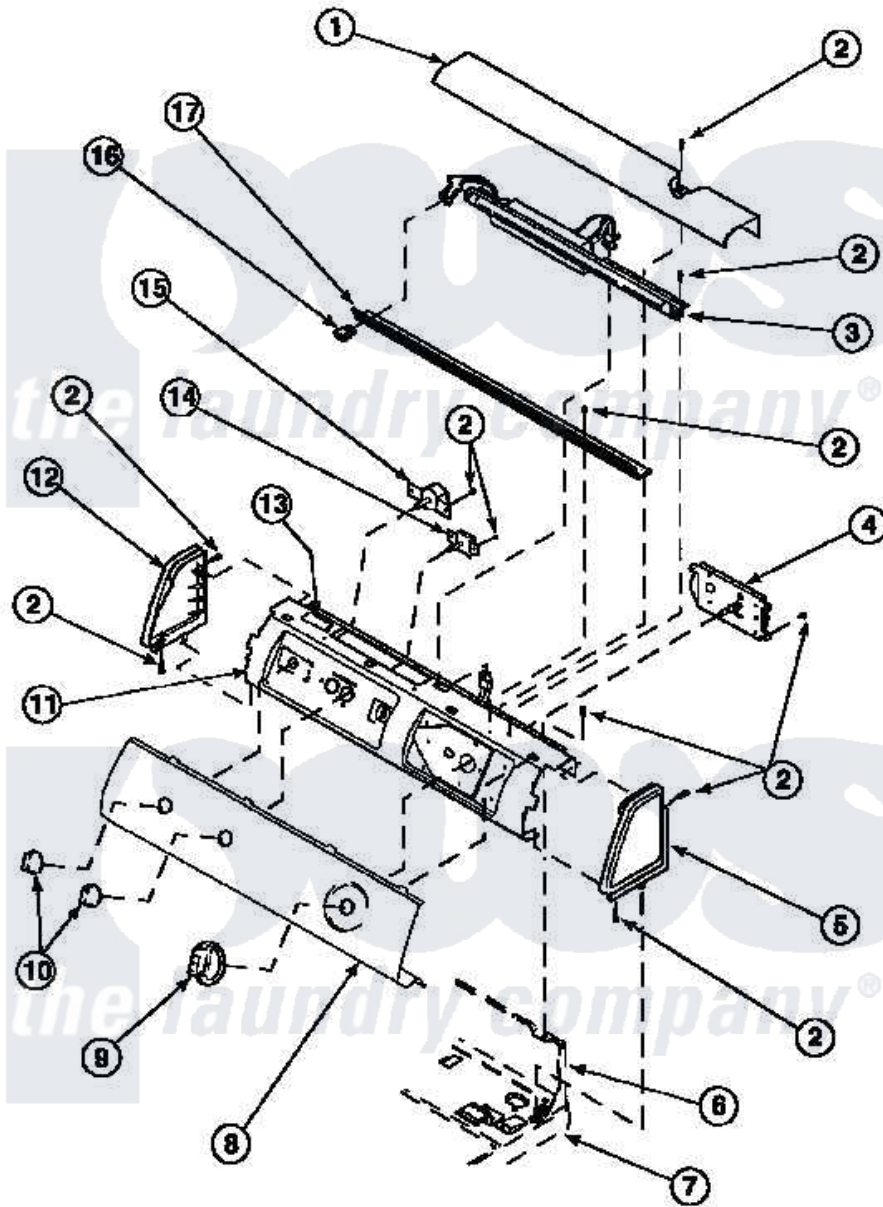

Amana CE8407W2 (BOM: PCE8407W2) 08 - GRAPHIC PANEL, CONTROL HOOD AND CONTROLS

Amana [Residential Amana CE8407W2 \(BOM: PCE8407W2\) Dryer Parts](#) Parts Diagram 08 - GRAPHIC PANEL, CONTROL HOOD AND CONTROLS
 Click on the part number to view part

Item	Original Part Number	Replaced By	Status	Part Description
1	500303		Not Available	COVER, TOP
2	501086	90767		Screw, 8A X 3/8 HeX Washer Head Tapping
4	502967	502967P		Timer 5 Cycle Package
5	34817		Not Available	END CAP(RIGHT)
6	500343		Not Available	PANEL,BACK(HOME HOOD)
7	500085P		Not Available	(ADD LETTER L-L, W-W TO PART N
9	502220		Not Available	KNOB, TIMER
10	36701		Not Available	KNOB, TEMP
11	500300		Not Available	BRACKET,CONTROL SUPPORT-MECH
12	34818		Not Available	END CAP(LEFT)
14	500823			Signal, Rotary