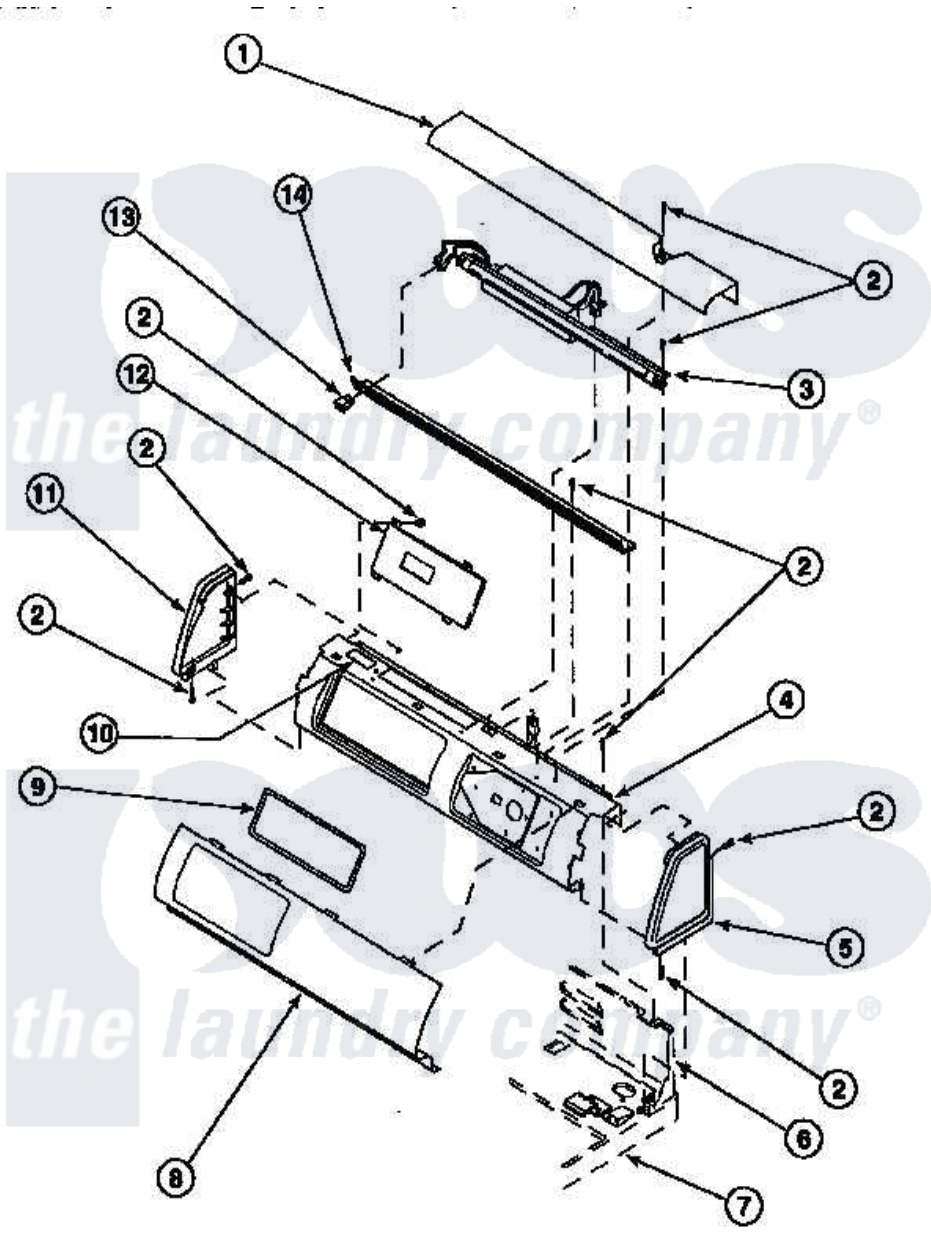

Amana CE8407W2 (BOM: PCE8407W2) 09 - GRAPHIC PANEL, CONTROL HOOD AND CONTROLS

Amana Residential Amana CE8407W2 (BOM: PCE8407W2) Dryer Parts Parts Diagram 09 - GRAPHIC PANEL, CONTROL HOOD AND CONTROLS
 Click on the part number to view part

Item	Original Part Number	Replaced By	Status	Part Description
1	500303		Not Available	COVER, TOP
2	501086	90767		Screw, 8A X 3/8 HeX Washer Head Tapping
5	34817		Not Available	END CAP(RIGHT)
6	500343		Not Available	PANEL,BACK(HOME HOOD)
7	500085P		Not Available	(ADD LETTER L-L, W-W TO PART N
11	34818		Not Available	END CAP(LEFT)